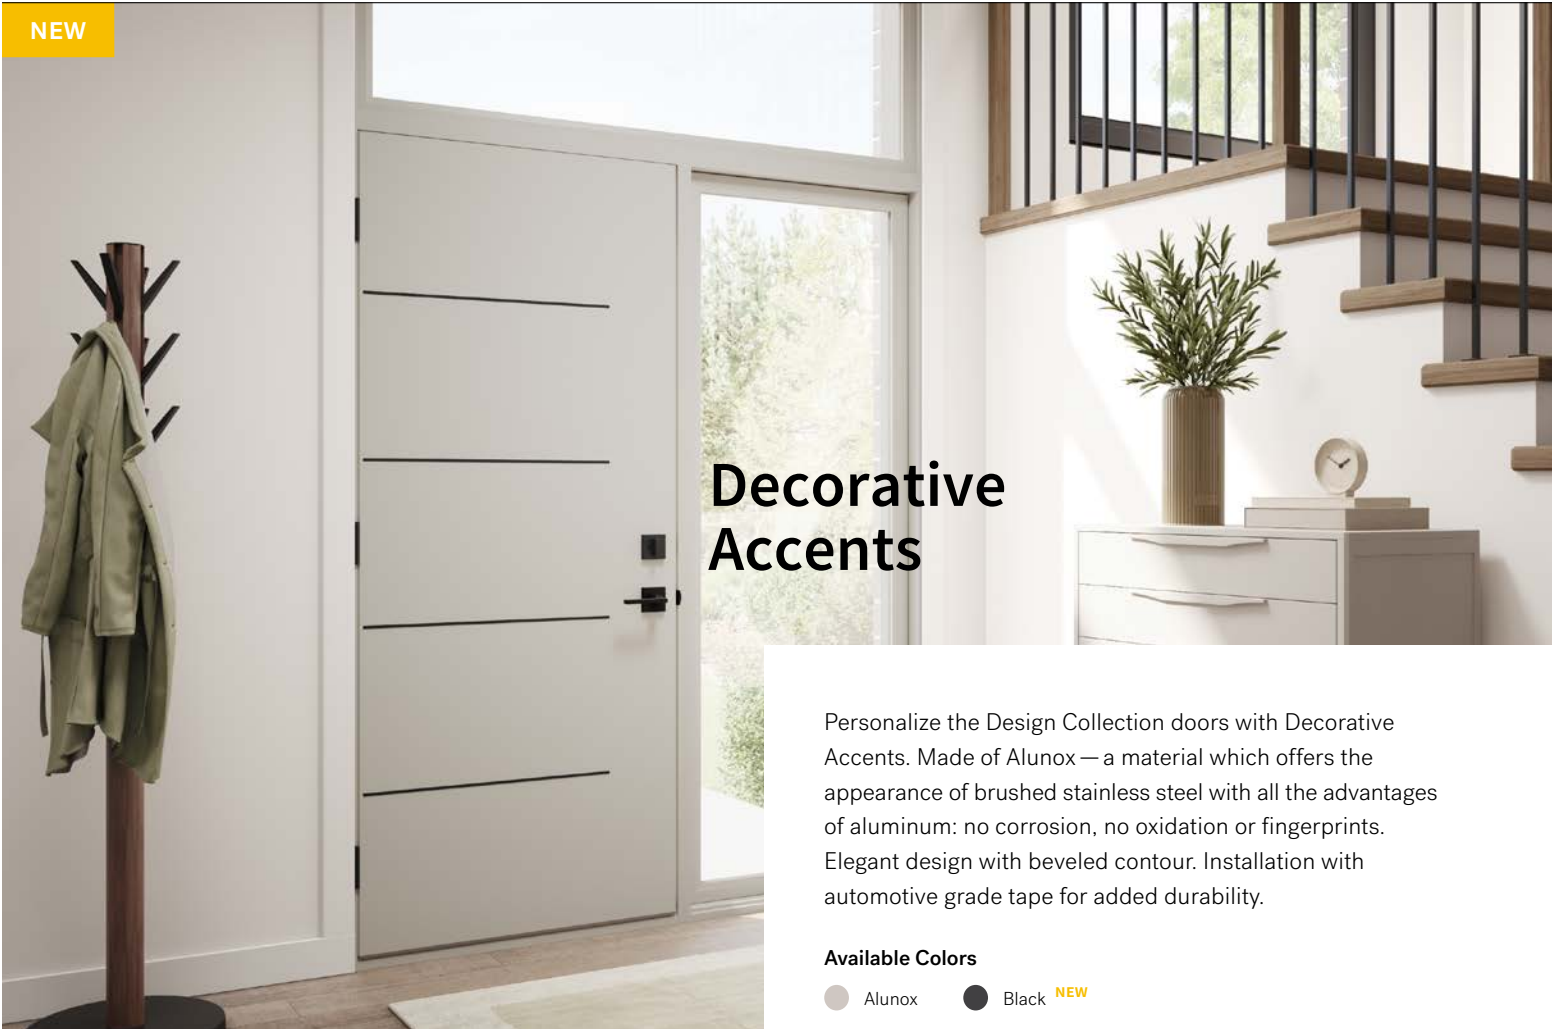

Decorative Accents

Personalize the Design Collection doors with Decorative Accents. Made of Alunox — a material which offers the appearance of brushed stainless steel with all the advantages of aluminum: no corrosion, no oxidation or fingerprints. Elegant design with beveled contour. Installation with automotive grade tape for added durability.