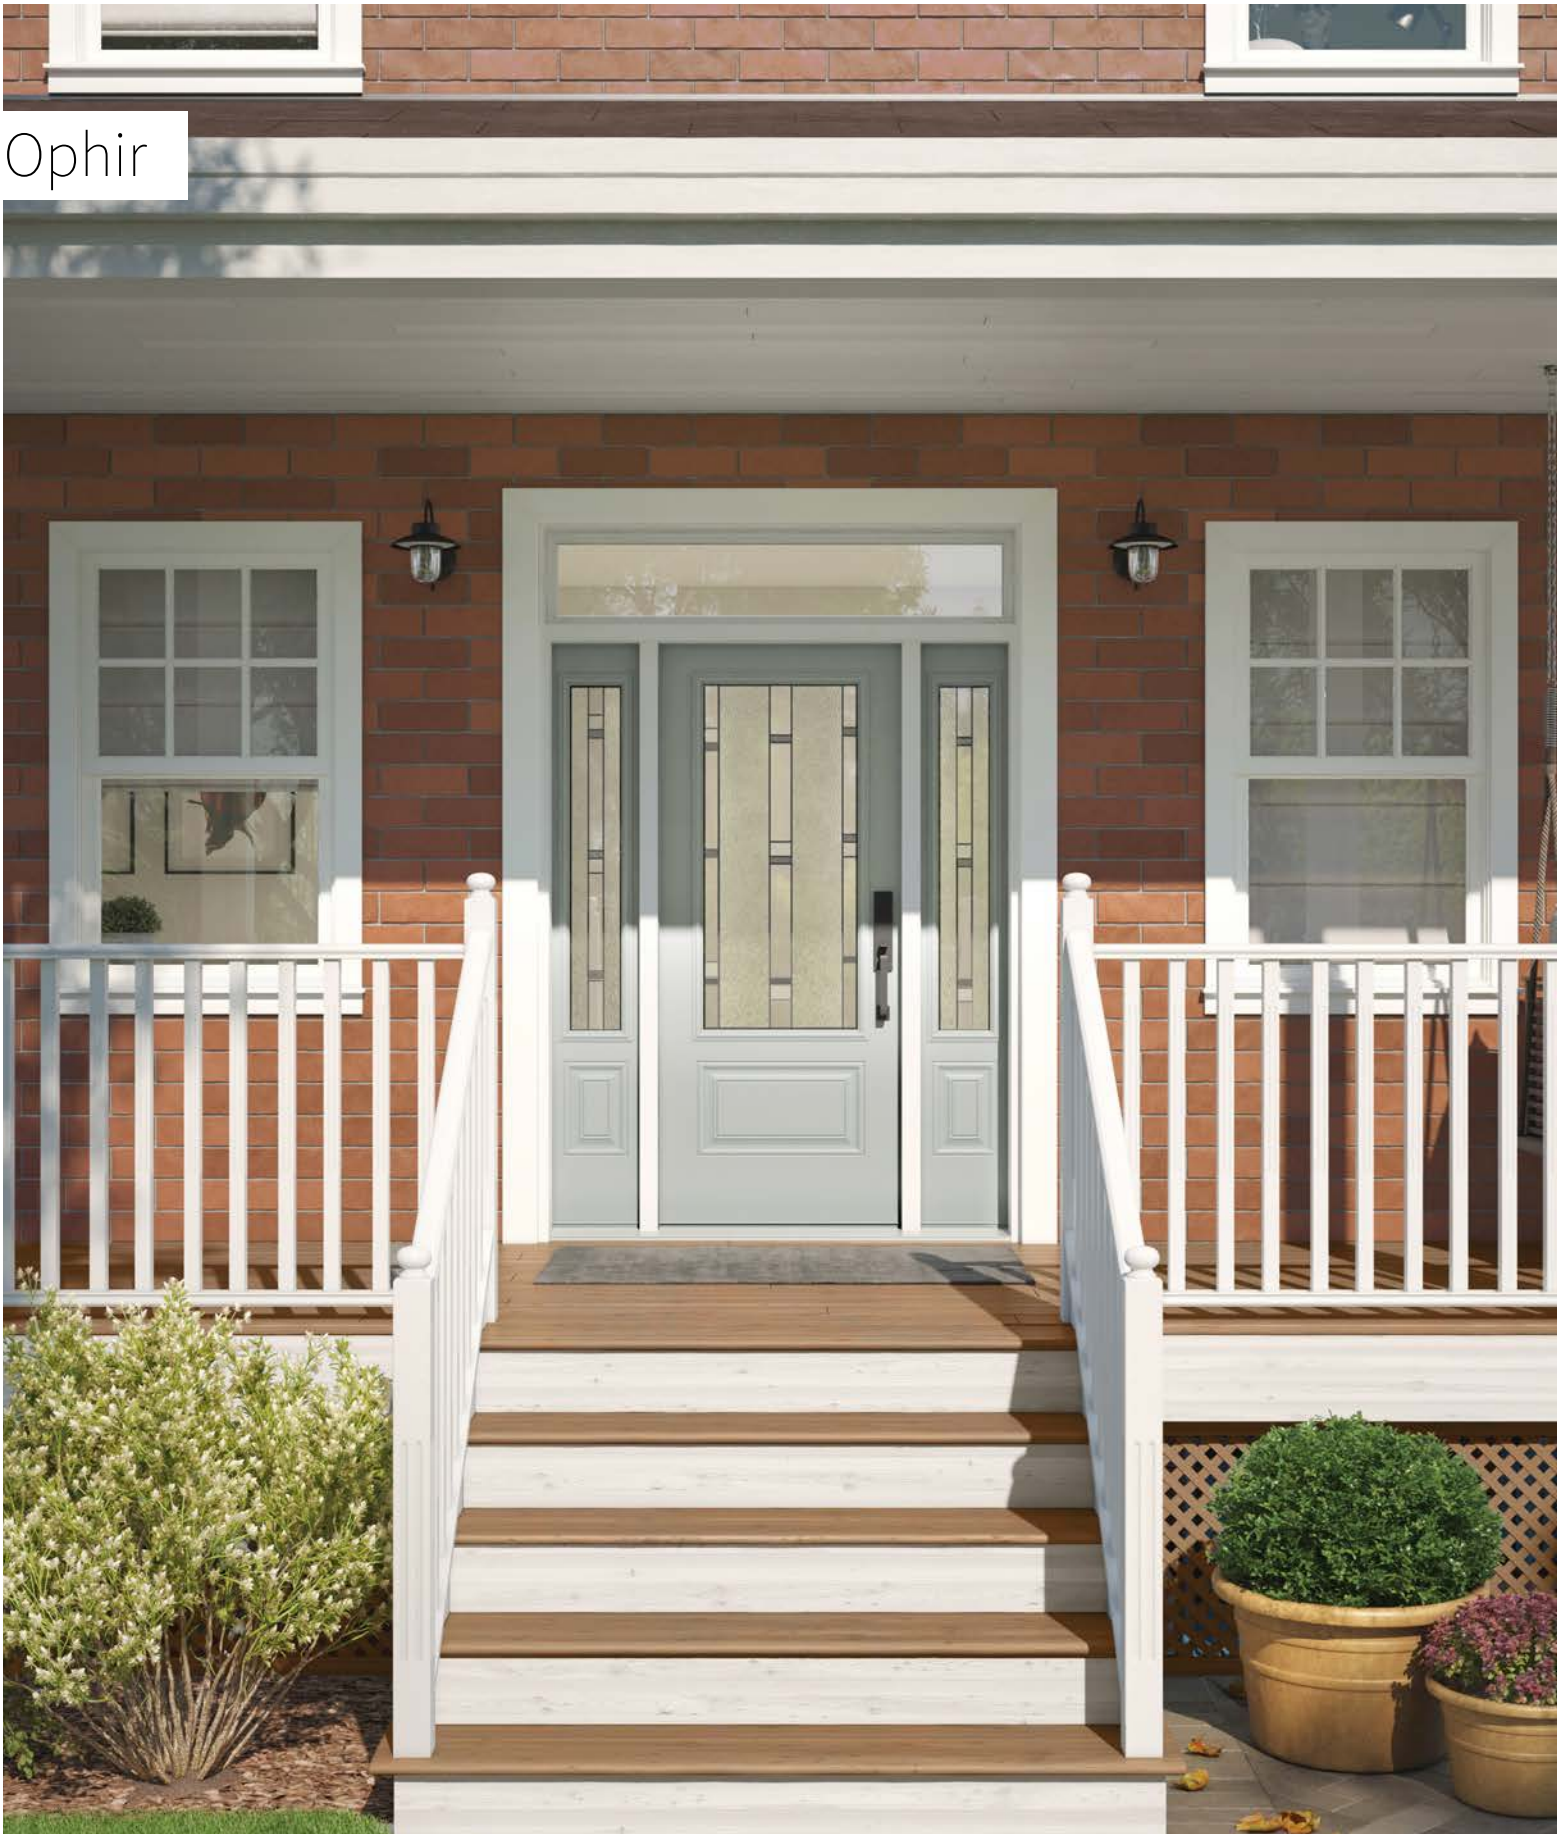

Ophir

Orleans steel door p.19. Ophir 22" x 48" doorglass with 8" x 48" sidelites p.87.