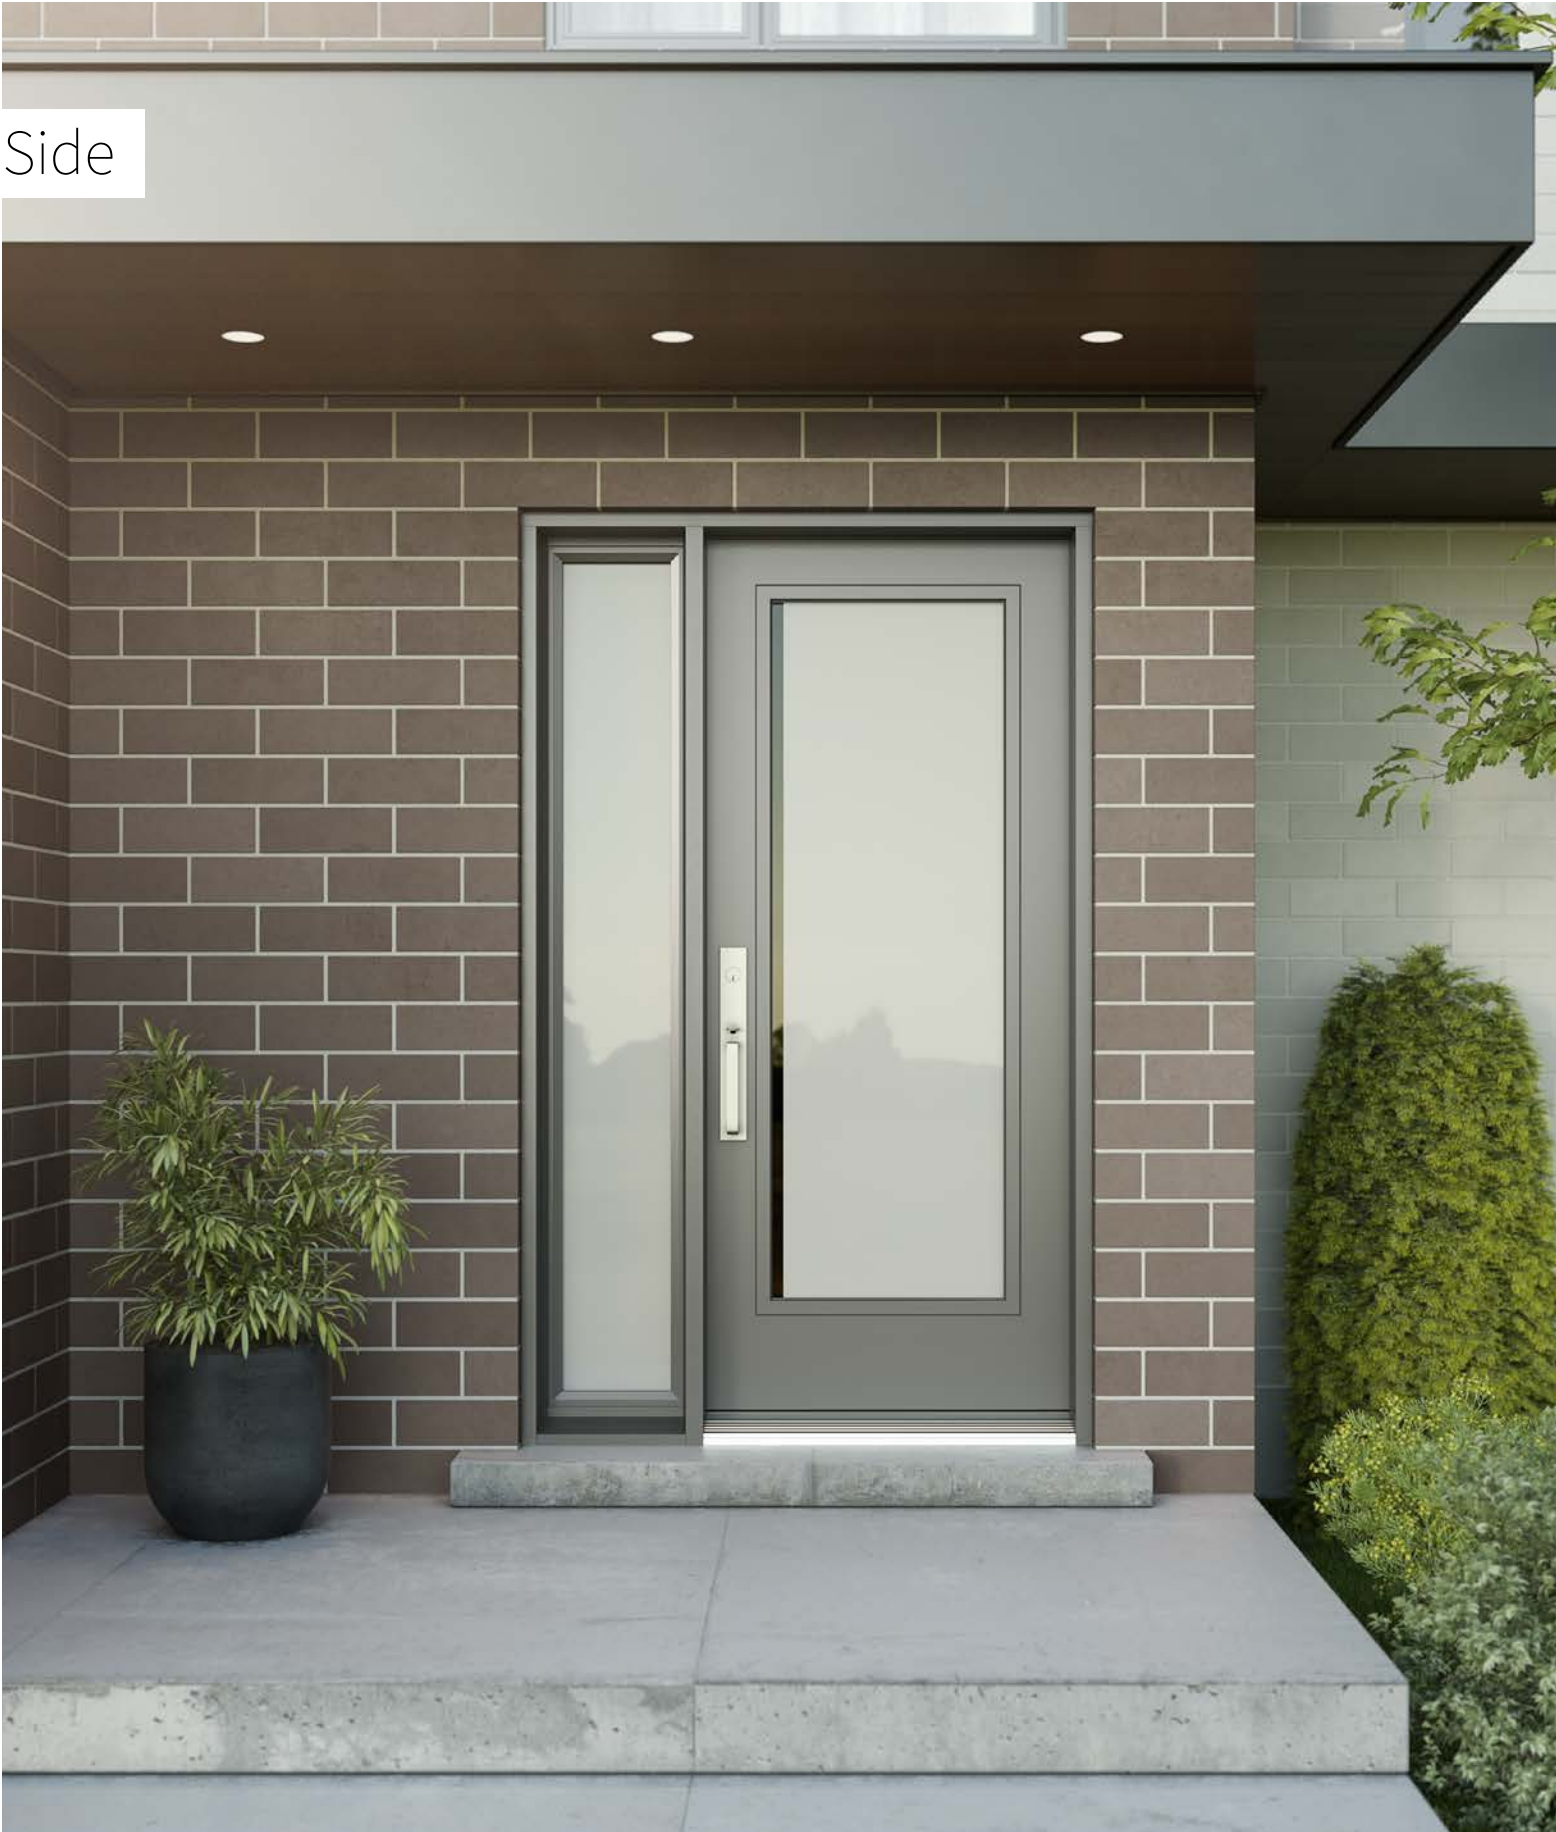

Side

Uno steel door. Side 22" x 64" left doorglass p.55. Sandblasted finish glass sidelite.