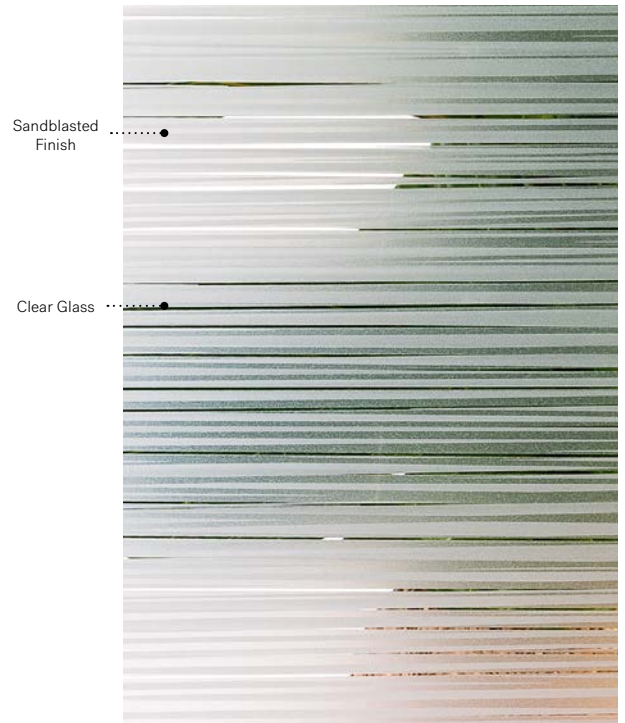

Kira

Two layers of fine, Sandblasted finish lines overlap to create a natural looking pattern that provides a good degree of privacy. Kira delicately filters light and fills your entrance with a sense of calm.

Silkscreened glass: Dual layered Sandblasted finish on clear glass.

Frames: Contemporary or Novapvc.

Sidelites and transom: Looks great accompanied by Sandblasted finish or Clear glass.

Privacy Level **3/5**
SEMI-PRIVATE