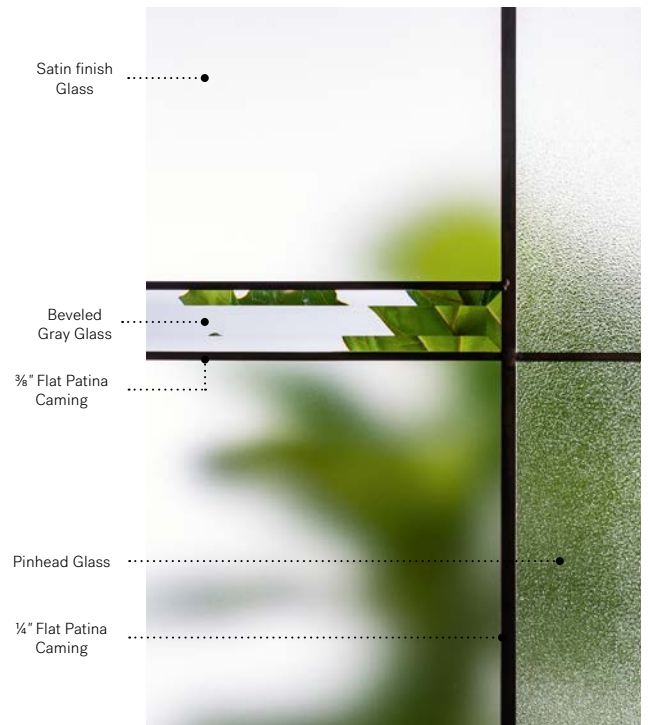

Belmont

Belmont is a Stained Glass model with an urban look designed for today's architectural styles. Its minimalist, asymmetrical composition of flat black patina coming and Satin finish glass fits perfectly with the volumes and materials found in the architecture of contemporary houses. Paired with a satin black handle, Belmont's elegance is unrivaled.

Stained Glass: Satin finish glass, beveled gray glass and Pinhead glass.

Caming: 1/2" wide flat Patina coming and 1/4" wide flat Patina coming.

Frames: Contemporary or Novapvc.

Sidelites and transom: Looks great accompanied by Satin finish glass.

Available in custom sizes.

Privacy Level **3/5**
SEMI-PRIVATE