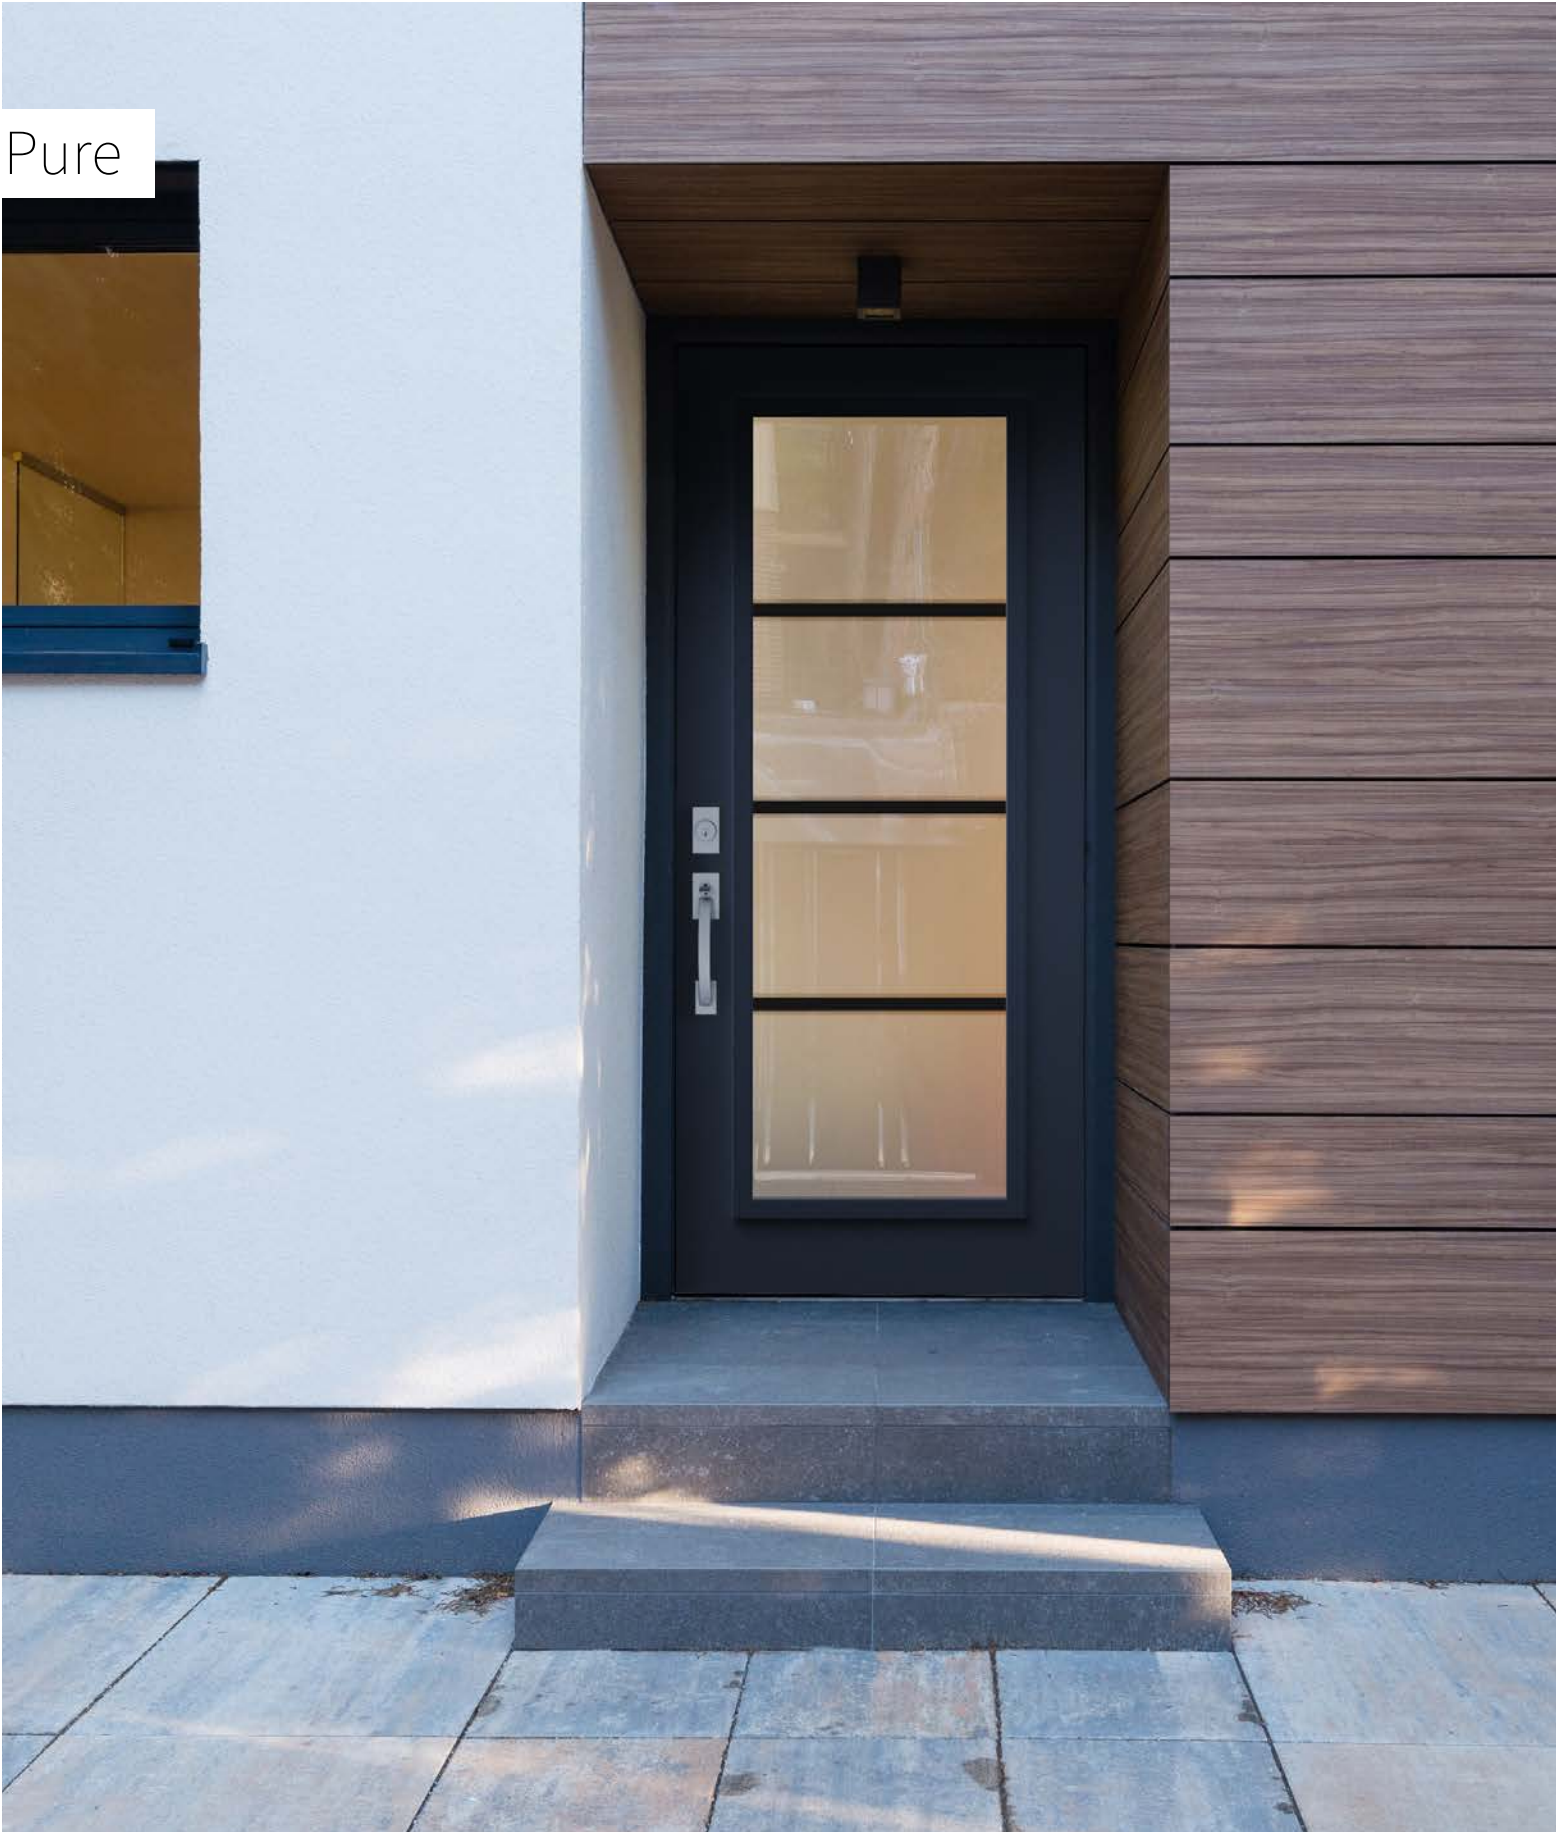

Pure

Uno steel door. Pure 22" x 64" doorglass p.51.

Pure

Pure adds refinement to your home. An ideal match with black windows and horizontal mullions, Pure is interesting for new construction as well as renovation projects. The subtle clear lines on this silkscreened glass provide a view to the outdoors while ensuring privacy.