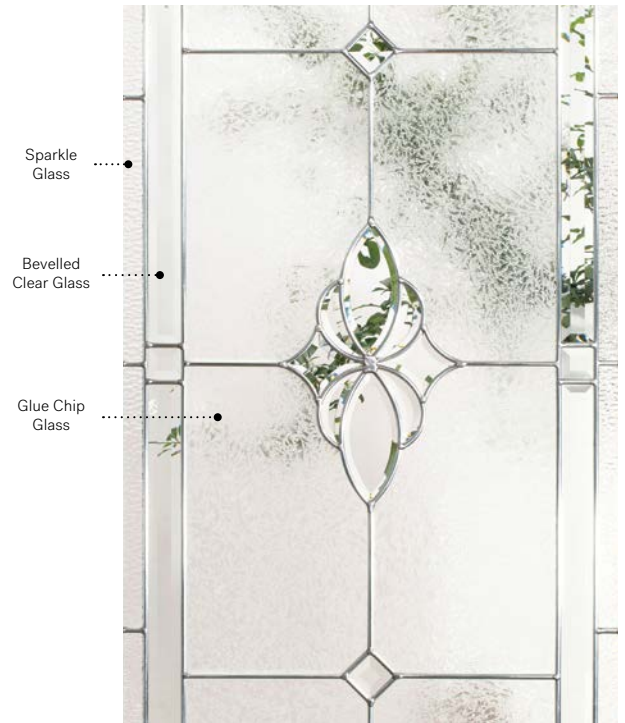

Mystique

Showcasing the beauty of handcrafted glass, Mystique combines pieces of bevelled glass to highlight its delicate centrepiece and create a stunning light effect.

Stained glass: Sparkle glass, Glue Chip glass and bevelled clear glass.

Caming: Zinc or Brass.

Frames: Novapvc or Stainable.

Sidelites and transom: Looks great accompanied by Glue Chip glass.

Available in custom sizes.

Privacy Level **2/5**
SEMI-PRIVATE

Frames 22" x 64"

		Zinc	Brass		Zinc	Brass		Zinc	Brass
Novapvc	10-084-060	008	002	10-084-057	008	002	10-084-050	012	002
Stainable	10-084-060	014	004	10-084-057	018	007	10-084-050	021	007