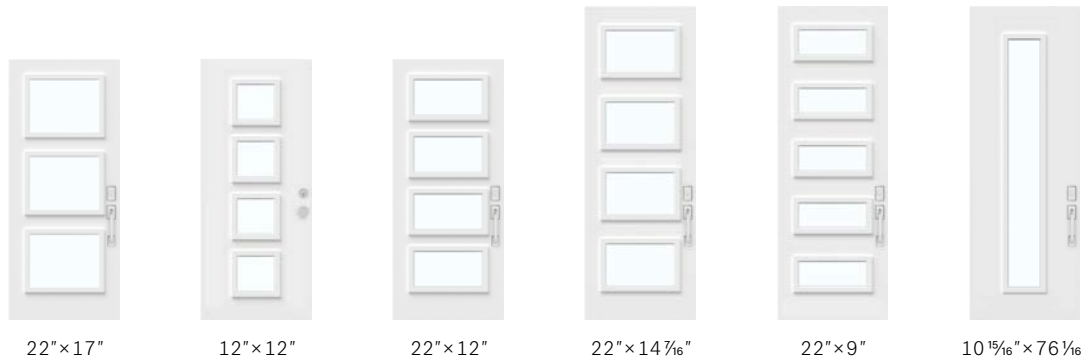

08-079-

Add this prefix to the codes below

	22"×17"		12"×12"		22"×12"		22"×14 1/16"		22"×9"		10 15/16"×76 1/16"	
Frames	Contemp.	Novapvc	Contemp.	Novapvc	Contemp.	Novapvc	Contemp.	Novapvc	Contemp.	Contemp.	Novapvc	
Soft	259-116	259-114	216-063	216-061	053-046	On demand	260-063	On demand	210-064	N/A	N/A	
Fluid*	259-119 ↔	259-117 ↔	216-066 ↔	216-064 ↔	053-050 ↔	On demand	260-066 ↔	On demand	N/A	N/A	N/A	
Masterline*	259-045 ↔	259-046 ↔	216-027 ↔	216-028 ↔	053-001 ↔	On demand	260-039 ↔	On demand	210-039 ↔	N/A	N/A	
Sandblasted	259-033	259-012	216-012	216-017	053-007	On demand	260-027	On demand	210-033	211-029	N/A	
Satin	259-062	259-024	216-001	216-025	053-002	On demand	On demand	On demand	N/A	211-028	N/A	
Pinhead	259-085	259-008	216-037	216-024	053-004	On demand	260-051	On demand	210-050	N/A	N/A	
Screen	259-038	259-052	216-029	216-032	053-003	On demand	260-041	On demand	210-048	N/A	N/A	
Chinchilla	259-035	259-049	216-018	216-020	053-006	On demand	260-044	On demand	210-051	N/A	N/A