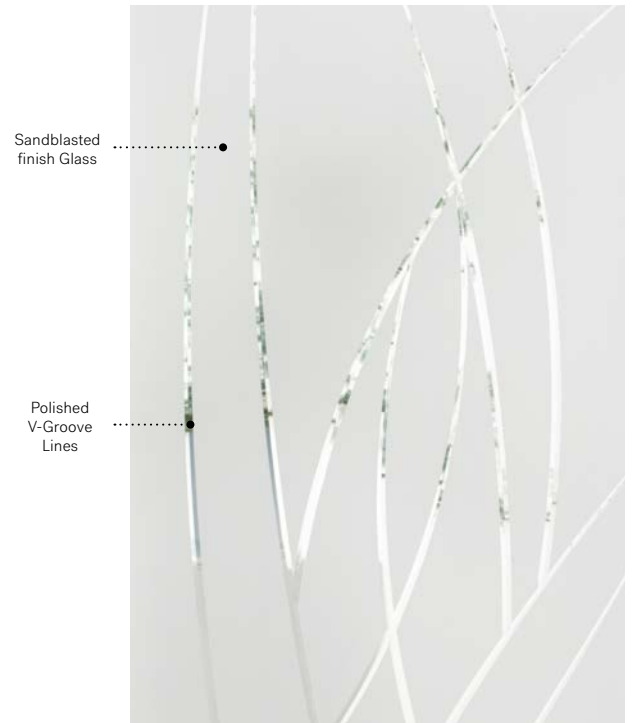

Alys

Uno steel door. Alys 22" x 64" doorglass p.61.

Alys

Alys' V-Groove design suggests motion and is at once natural and abstract, bringing your entryway to life with its dynamic composition.

V-Groove: Polished V-Groove lines on Sandblasted finish glass.

Frames: Contemporary, Novapvc or Stainable.

Sidelites and transom: Looks great accompanied by Sandblasted finish glass.

Available in custom sizes.

Sandblasted finish Glass

Polished V-Groove Lines

Privacy Level