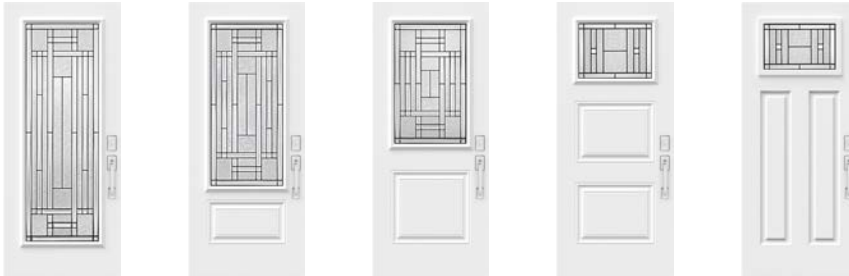

Frames	22" x 64"	22" x 48"	22" x 36"	22" x 17"	22" x 14 7/16"
	Zinc | Pat.	Zinc | Pat.	Zinc | Pat.	Zinc | Pat.	Zinc | Pat.
Contemporary	10-261-060 | 008 | 010	10-261-057 | 009 | 011	10-261-050 | 009 | 011	10-261-259 | 006 | 008	10-261-260 | 007 | 009
Novapvc	10-261-060 | 007 | 001	10-261-057 | 007 | 001	10-261-050 | 007 | 001	10-261-259 | 005 | 001	10-261-260 | 006 | 001