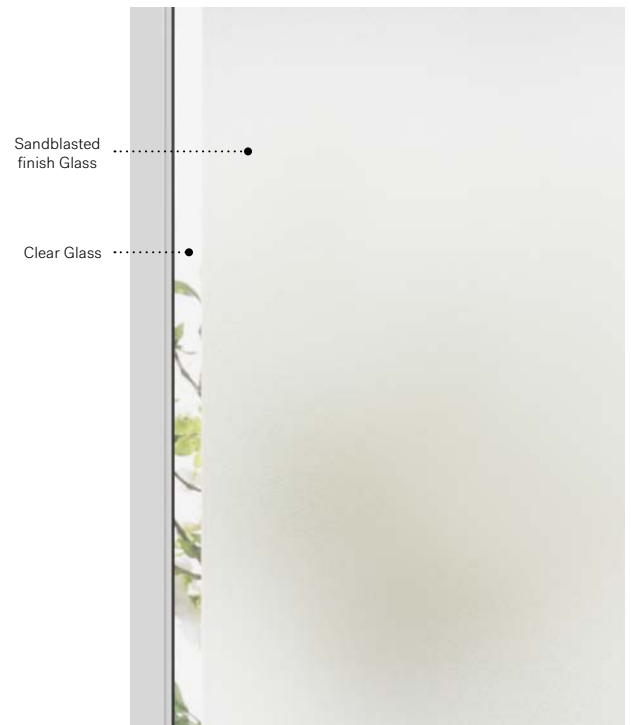

- Silkscreened glass:** Sandblasted finish on clear glass.
- Frames:** Contemporary or Novapvc.
- Orientation:** Available in left and right versions as seen from outside.
- Sidelites and transom:** Looks great accompanied by Sandblasted finish or Clear glass.