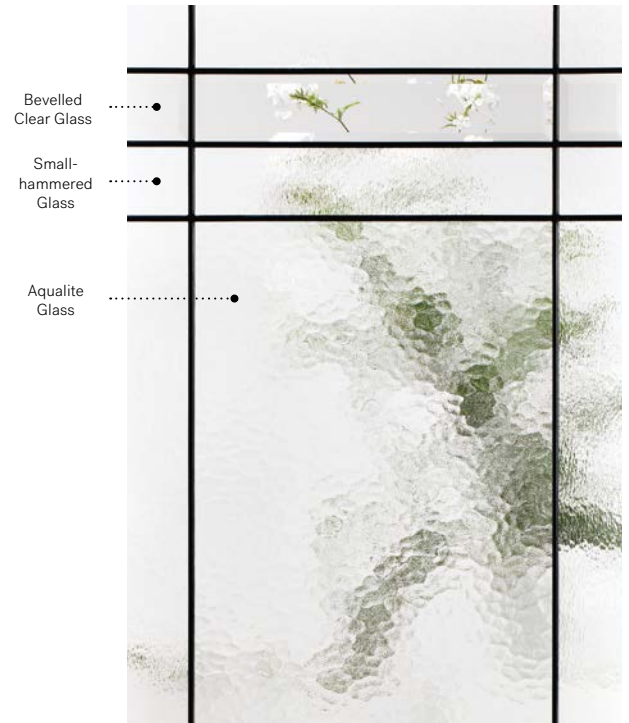

Celeste

Orleans steel door with Prestige Mouldings p.19. Celeste 22"×48" doorglass with 8"×48" sidelite p.69.

Celeste

Celeste juxtaposes different types of glass within its patina coming, creating a delicate geometric pattern with a refined and balanced light effect.

Stained glass: Bevelled clear glass, Small-hammered glass and Aqualite glass.

Coming: Patina.

Frames: Contemporary, Novapvc or Stainable.

Sidelites and transom: Looks great accompanied by Clear glass.

Available in custom sizes.