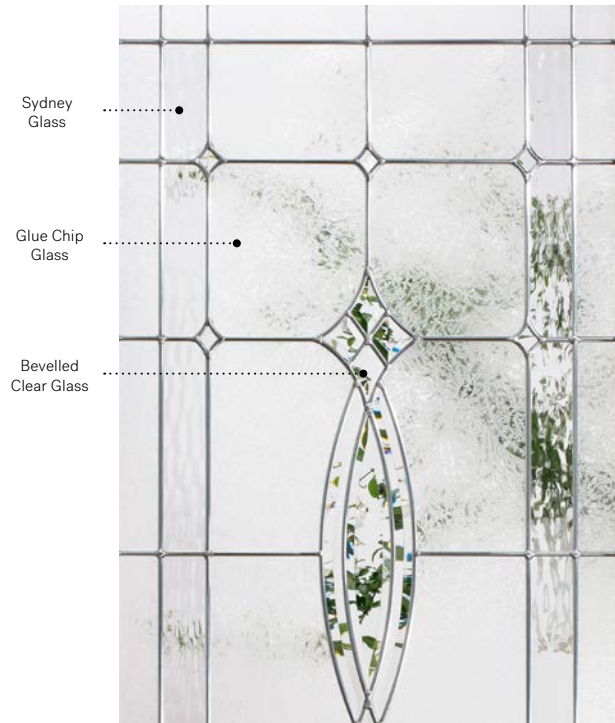

Caming: Zinc or Patina.

Frames: Novapvc or Stainable.

Sidelites and transom: Looks great accompanied by Granite glass.

Available in custom sizes.

Privacy Level **2/5**
SEMI-PRIVATE

Frames 22" x 64"

		Zinc	Pat.
Novapvc	10-036-060	012	003
Stainable	10-036-060	018	005

22" x 48"

		Zinc	Pat.
Novapvc	10-036-057	012	003
Stainable	10-036-057	020	011

22" x 36"

		Zinc	Pat.
Novapvc	10-036-050	015	005
Stainable	10-036-050	020	006

Frames 7" x 64"

		Zinc	Pat.
Novapvc	10-036-005	011	009
Stainable	10-036-005	016	004

8" x 48"

		Zinc	Pat.
Novapvc	10-036-017	010	002
Stainable	10-036-017	015	008

8" x 36"

		Zinc	Pat.
Novapvc	10-036-010	011	003
Stainable	10-036-010	019	004

Evangeline II

Influenced by the decorative arts at the start of the century, the detailed composition of Evangeline II will charm the admirers of stained glass. This model is a perfect fit for a classic or farmhouse style home.

Stained Glass: Sydney glass, Glue Chip glass and bevelled clear glass.

Caming: Zinc, Patina or Brass.

Frames: Novapvc or Stainable.

Sidelites and transom: Looks great accompanied by Glue Chip glass.

Available in custom sizes.