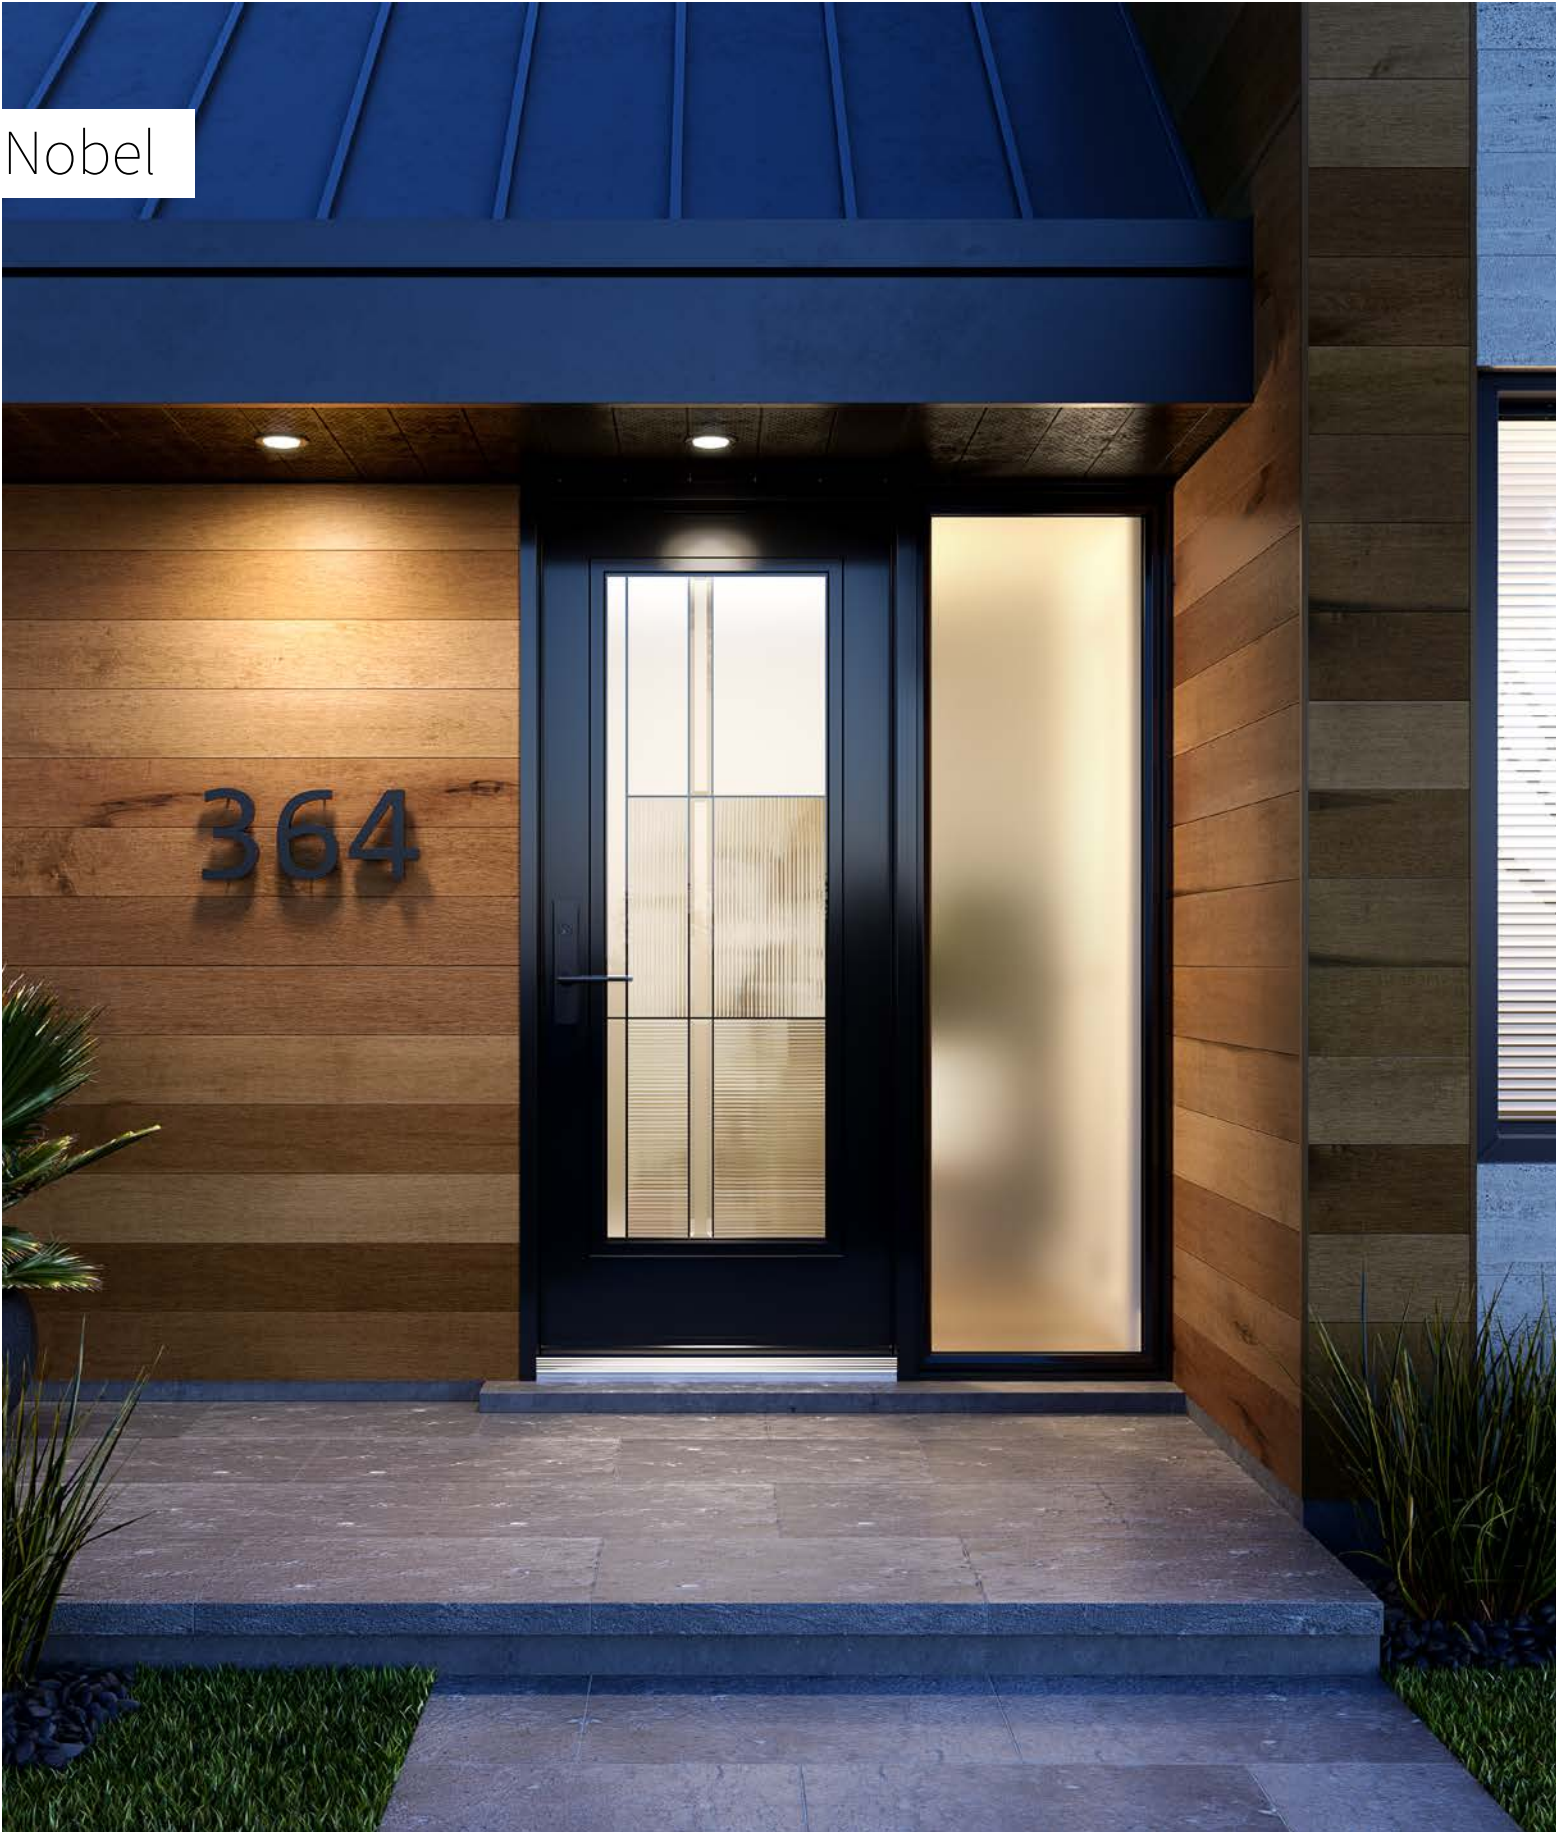

Nobel

Uno steel door. Nobel 22" x 64" doorglass p.47. Satin finish glass sidelite.

Nobel

A sophisticated looking stained glass designed for today's architectural styles. This model expresses all its nobility thanks to a bold composition and contrasting textures. Nobel will enhance contemporary or classic style single-family homes.