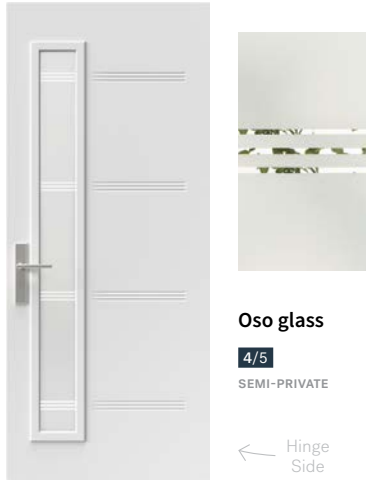

Era Embossment