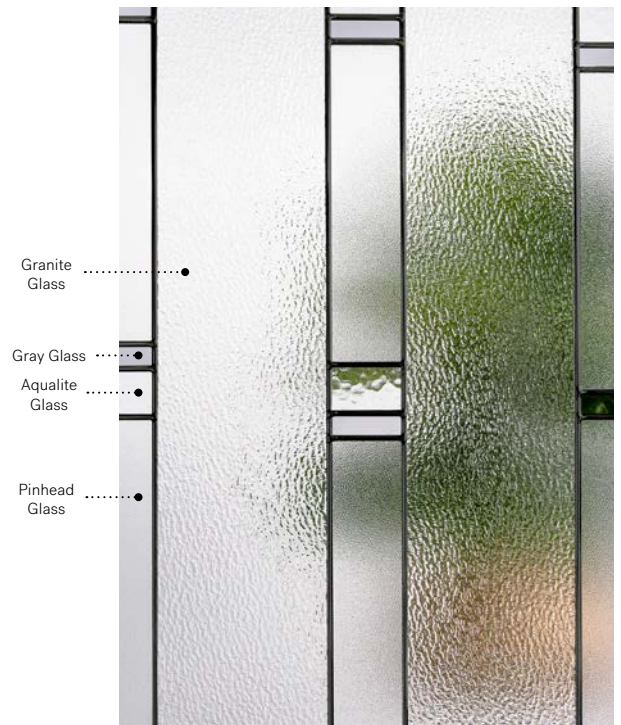

Ophir

Borrowing design cues from Craftsman style Stained Glass, this unique model is a perfect match with rich and classic stone houses. With its bold mix of strong textures punctuated by gray glass inserts, Ophir will be the centerpiece of your homes facade.

Stained Glass: Aqualite glass, gray glass, Granite glass and Pinhead glass.
Caming: Zinc or patina.
Frames: Contemporary or Novapvc.
Sidelites and transom: Looks great accompanied by Pinhead glass.
Available in custom sizes.

Privacy Level **4/5**
PRIVATE

Frames	22" x 64"	Zinc	Pat.
Contemporary	10-388-060	002	005
Novapvc	10-388-060	001	004

Frames	22" x 48"	Zinc	Pat.
Contemporary	10-388-057	002	005
Novapvc	10-388-057	001	004

Frames	22" x 36"	Zinc	Pat.
Contemporary	10-388-050	002	005
Novapvc	10-388-050	001	004

Frames	22" x 17"	Zinc	Pat.
Contemporary	10-388-259	002	005
Novapvc	10-388-259	001	004

Frames	22" x 14 7/16"	Zinc	Pat.
Contemporary	10-388-260	002	004
Novapvc	10-388-260	001	003

Frames	7" x 64"	Zinc	Pat.
Contemporary	10-388-005	002	005
Novapvc	10-388-005	001	004

Frames	8" x 48"	Zinc	Pat.
Contemporary	10-388-017	002	004
Novapvc	10-388-017	001	003

Frames	8" x 36"	Zinc	Pat.
Contemporary	10-388-010	002	005
Novapvc	10-388-010	001	004