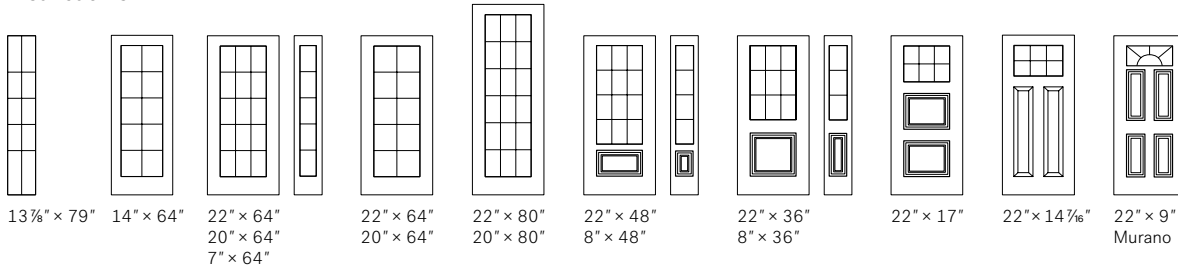

Distinction Grill

13³/₈" x 79"
14" x 64"
22" x 64"
20" x 64"
7" x 64"
22" x 64"
20" x 64"
22" x 80"
20" x 80"
22" x 48"
8" x 48"
22" x 36"
8" x 36"
22" x 17"
22" x 14⁷/₁₆"
22" x 9"
Murano

Classic Grill

22" x 64"
20" x 64"
7" x 64"
22" x 48"
8" x 48"
22" x 36"
8" x 36"
22" x 17"
22" x 14⁷/₁₆"