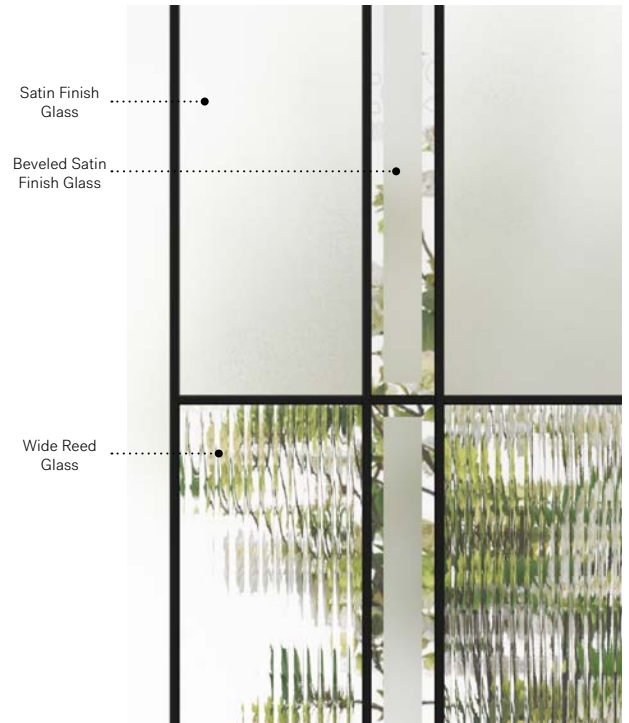

Silkscreened glass: Sandblasted finish on clear glass.
Frames: Contemporary or Novapvc.
Sidelites and transom: Looks great accompanied by Sandblasted finish or Clear glass.

Clear Glass

Sandblasted Finish

Privacy Level **3/5**
 SEMI-PRIVATE

						
Frames	22"×64"	22"×48"	22"×36"	7"×64"	8"×48"	8"×36"
Contemporary	07-399-060-005	07-399-057-005	07-399-050-005	07-399-005-005	07-399-017-005	07-399-010-005
Novapvc	07-399-060-001	07-399-057-001	07-399-050-001	07-399-005-001	07-399-017-001	07-399-010-001

Nobel

Uno steel door. Nobel 22" x 64" doorglass p.47. Satin finish glass sidelite.

Nobel

A sophisticated looking stained glass designed for today's architectural styles. This model expresses all its nobility thanks to a bold composition and contrasting textures. Nobel will enhance contemporary or classic style single-family homes.