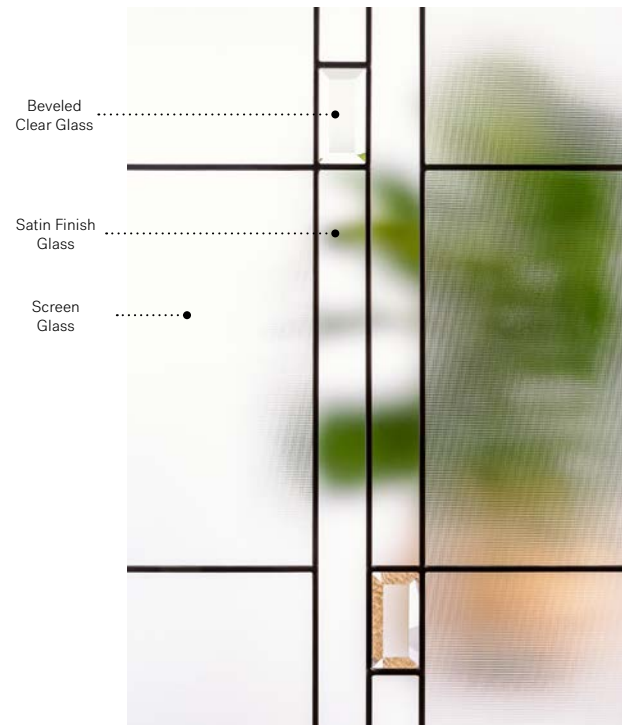

Frames 13 7/8"×79" Tip-to-tip
 Contemporary 06-322-211-001

Arima

Soho steel door p.17. Arima 22" x 48" doorglass p.63. Clear glass transom.

Arima

Arima is the perfect choice for both 1960s bungalows as well as for classic style homes. This model fits particularly well in entrances with symmetrical composition — a look that can be achieved with carefully placed exterior light fixtures or with some well chosen decorative objects.