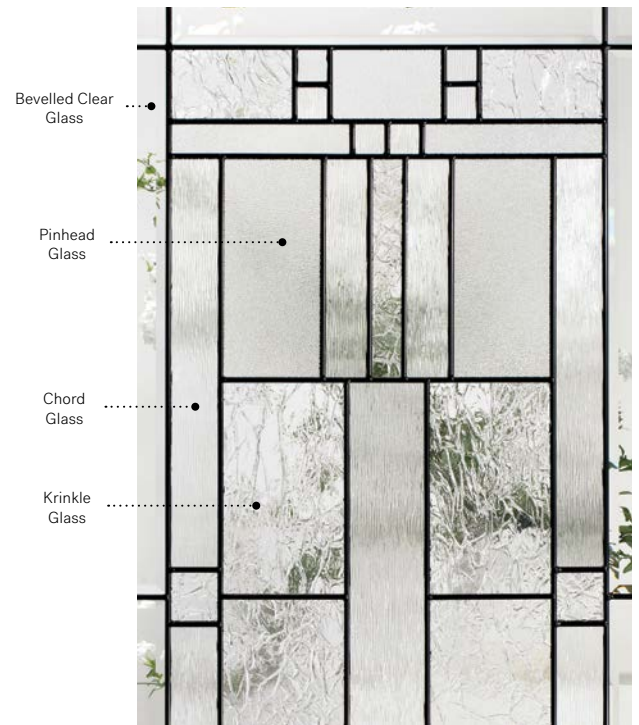

Cachet

Cachet's Prairie-style design blends four striking textures to make your home stand out. On sunny days, enjoy a dazzling light effect in your entryway.

Stained glass: Bevelled clear glass, Krinkle glass, Chord glass and Pinhead glass.

Caming: Zinc or Patina.

Frames: Contemporary, Novapvc or Stainable.

Sidelites and transom: Looks great accompanied by Pinhead glass.

Available in custom sizes.

Privacy Level **3/5**
SEMI-PRIVATE

Frames	22"×64"			22"×48"			22"×36"			22"×17"			22"×14 7/16"		
	Zinc	Pat.		Zinc	Pat.		Zinc	Pat.		Zinc	Pat.		Zinc	Pat.	
Contemporary	10-230-060-013	014		10-230-057-024	025		10-230-050-024	025		10-230-259-010	011		10-230-260-010	011	
Novapvc	10-230-060-002	001		10-230-057-003	001		10-230-050-003	001		10-230-259-002	001		10-230-260-001	002	
Stainable	10-230-060-005	011		10-230-057-005	006		10-230-050-005	006		10-230-259-007	006		N/A		

Frames	7"×64"			8"×48"			8"×36"			13 7/8"×79" Tip-to-tip		
	Zinc	Pat.		Zinc	Pat.		Zinc	Pat.		Zinc	Pat.	
Contemporary	10-230-005-013	014		10-230-017-018	019		10-230-010-020	021		10-230-211-002	001	
Novapvc	10-230-005-002	001		10-230-017-003	001		10-230-010-003	001				
Stainable	10-230-005-011	010		10-230-017-005	006		10-230-010-005	006