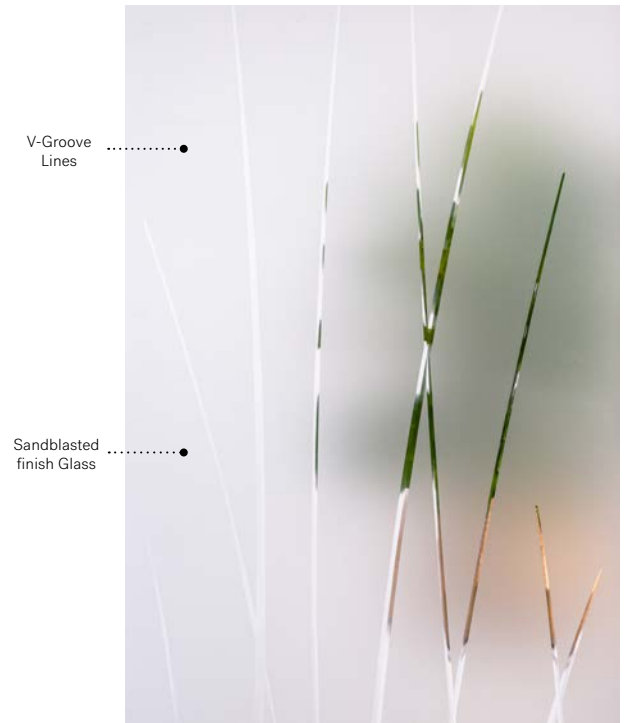

V-Groove: Sandblasted finish glass with polished V-Groove lines.
Frames: Novapvc or Stainable.
Sidelites and transom: Looks great accompanied by Sandblasted finish glass.
 Available in custom sizes.

Privacy Level **4/5**
 PRIVATE

Emori

London steel door p.19. Emori 22" x 36" doorglass p.75.

Emori

Emori is a subtle and elegant design inspired by nature. With overlapping polished V-Groove lines, Emori provides both a high degree of privacy and visibility to the outside. This model is a great match with country-style or classic style homes.

V-Groove: Sandblasted finish glass with polished V-Groove lines.

Frames: Contemporary or Novapvc.

Sidelites and transom: Looks great accompanied by Sandblasted finish glass. Available in custom sizes.

Privacy Level **4/5**
PRIVATE