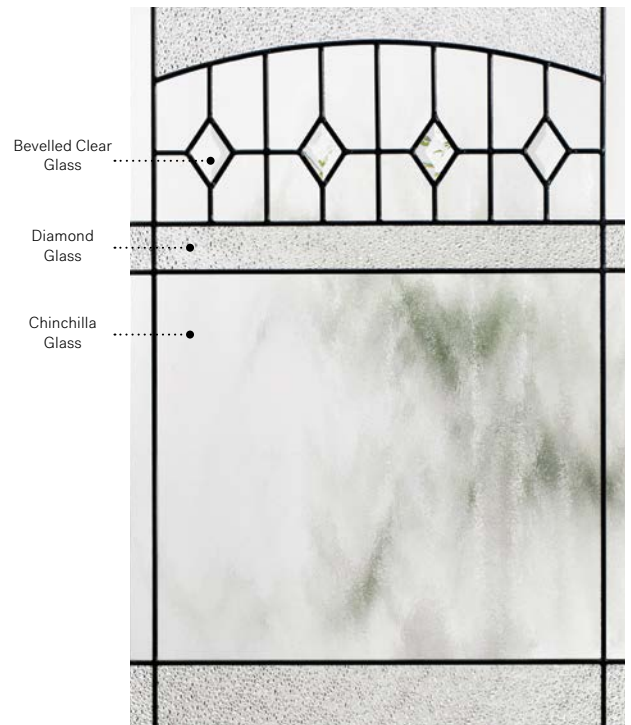

Liano

Orleans steel door p.19. Liano 22"×48" doorglass p.79. Chinchilla glass 13 7/8"×79" sidelites.

Liano

Stylish and warm, Liano is both classic and minimalist. Enjoy a sparkling light effect in your entryway thanks to the bevelled diamonds in its camber top.

Stained glass: Chinchilla glass, bevelled clear glass and Diamond glass.

Caming: Patina.

Frames: Contemporary, Novapvc or Stainable.

Sidelites and transom: Looks great accompanied by Chinchilla glass.

Available in custom sizes.