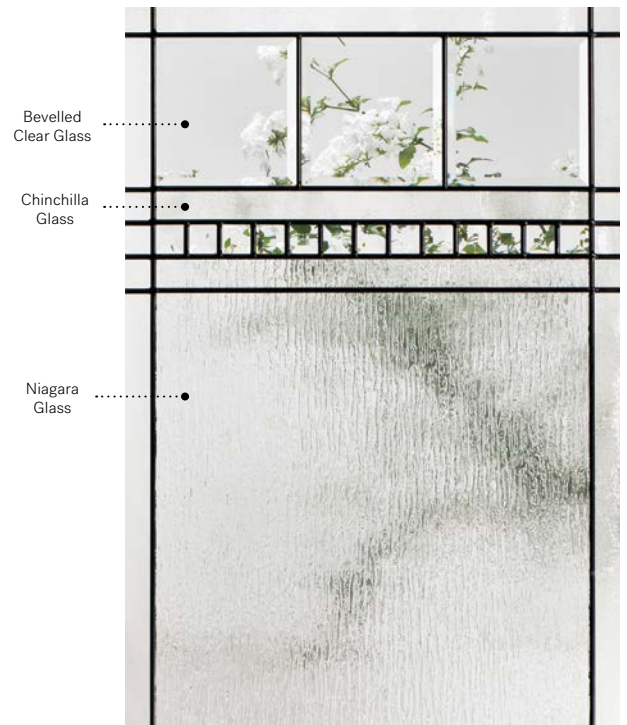

Orleans steel door p.19. Chanelle 22" x 48" doorglass with 8" x 48" sidelite p.71.

Chanelle

Chanelle will bring a stately, elegant and timeless touch to any home, classic or modern. With clean lines and bright bevels, it creates stunning light effects.

Stained glass: Chinchilla glass, bevelled clear glass and Niagara glass.

Caming: Patina.

Frames: Contemporary, Novapvc or Stainable.

Sidelites and transom: Looks great accompanied by Niagara glass.

Available in custom sizes.