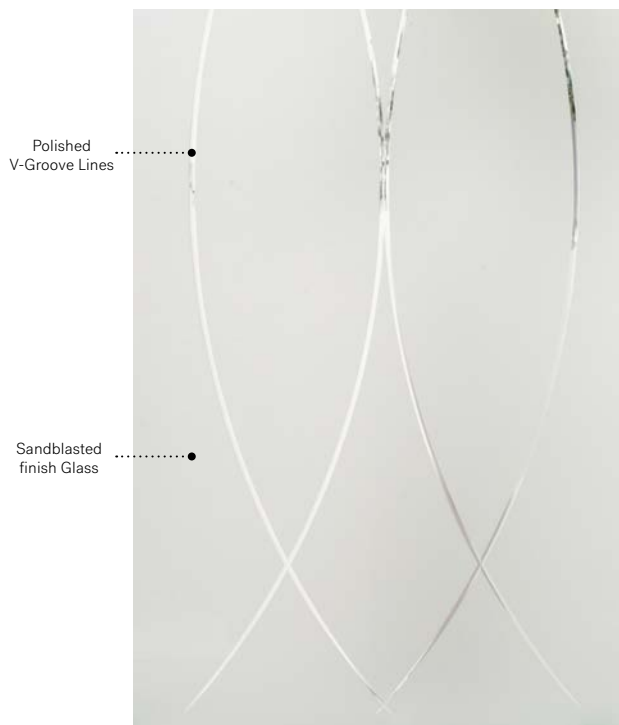

Verso

Soho steel door p.17. Verso 22" x 48" doorglass p.93.

Verso

With its simple and elegant intersecting lines, Verso is a timeless homage to the art of glass cutting.

V-Groove: Polished V-Groove lines on Sandblasted finish glass.
Frames: Contemporary, Novapvc or Stainable.
Sidelites and transom: Looks great accompanied by Sandblasted finish glass.
 Available in custom sizes.

Winchester

Orleans steel door p.19. Winchester 22" x 48" doorglass p.95. Satin finish glass transom.

Winchester

Classic style doorglass in its simplest form. Sleek and balanced, Winchester offers a rich, contrasting mix of Clear and Satin finish glass with black patina coming. With its elegant beveled clear glass border, Winchester provides both privacy and visibility.