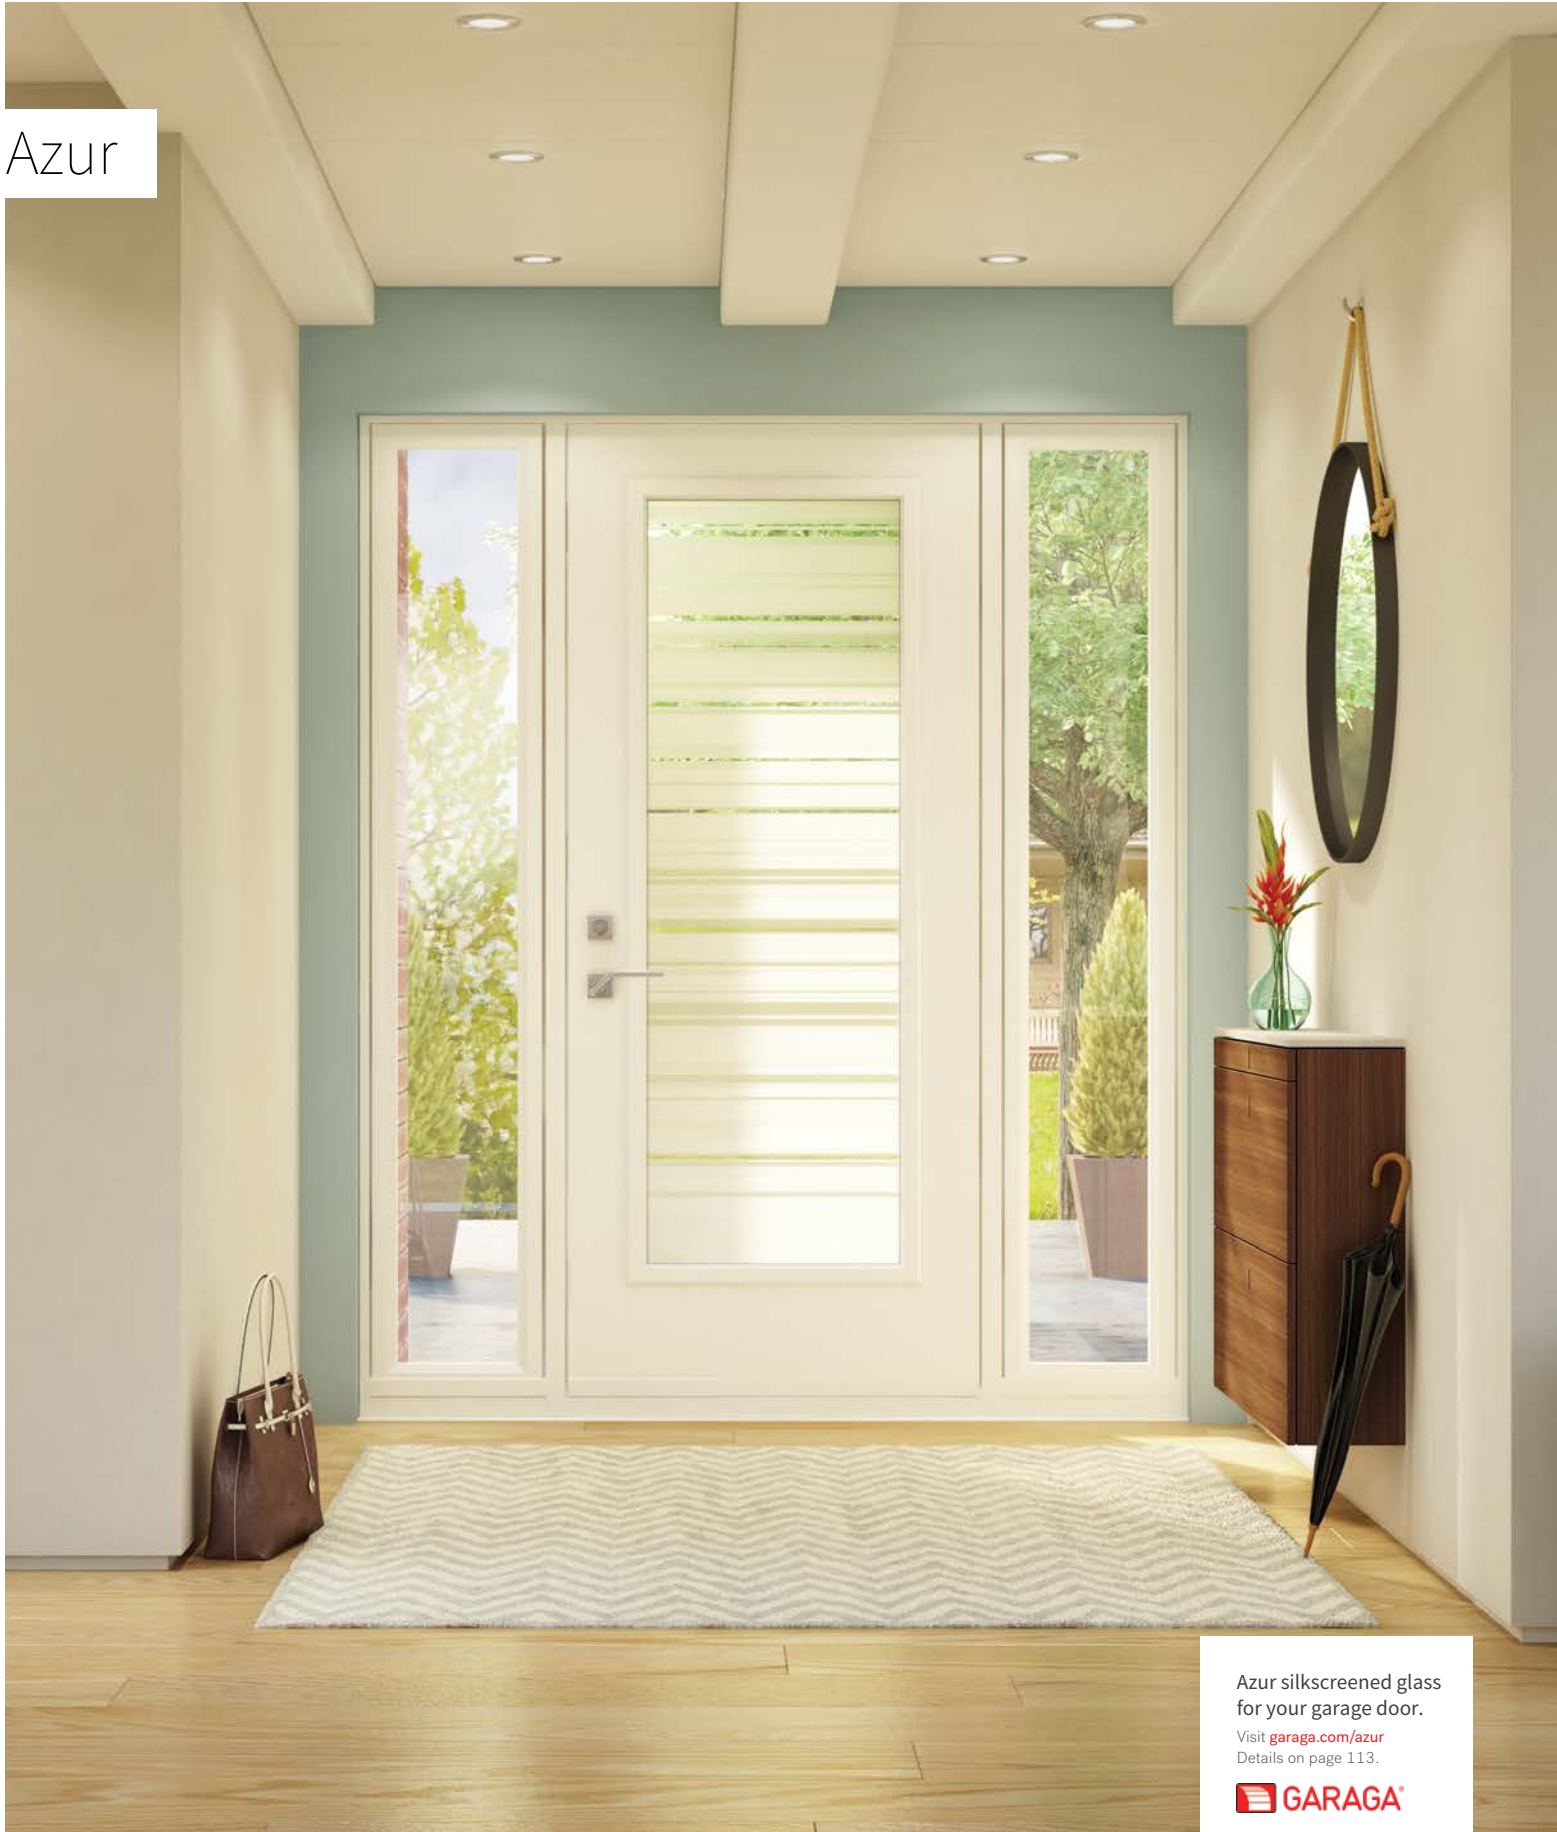

Azur

Azur silkscreened glass
for your garage door.

Visit garaga.com/azur
Details on page 113.

Uno steel door. Azur 22" x 64" doorglass p.33. Clear glass 13 3/8" x 79" sidelites.