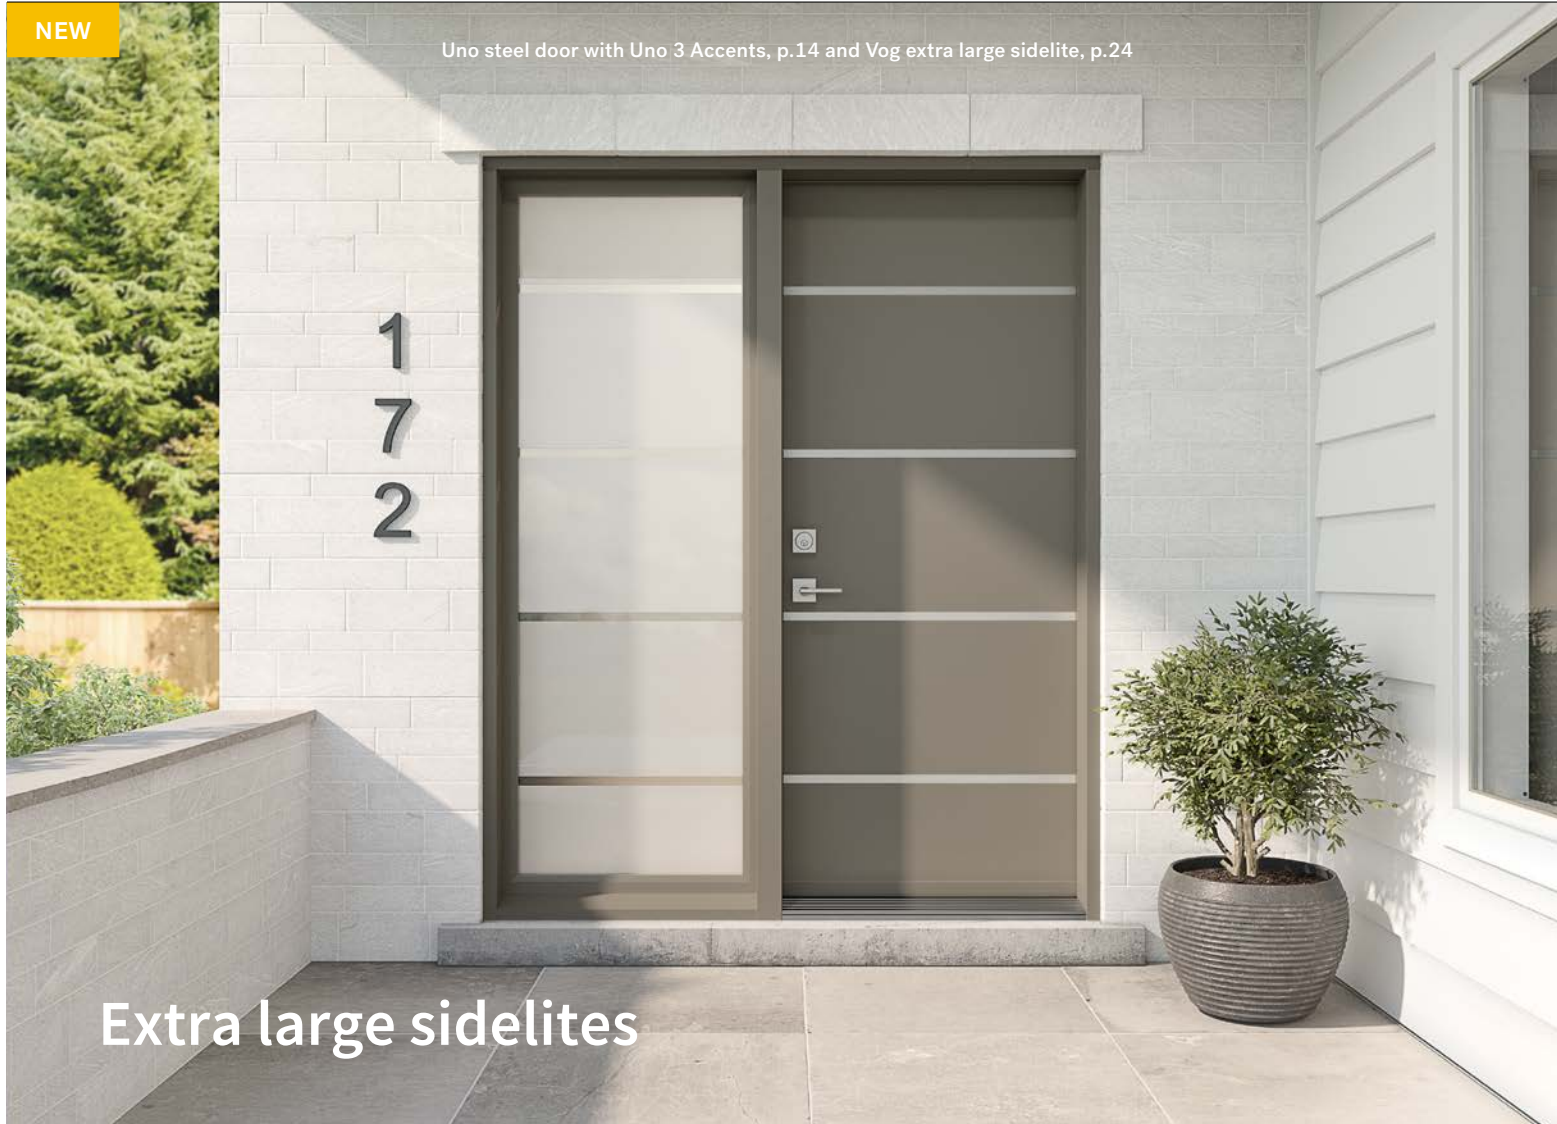

NEW

Uno steel door with Uno 3 Accents, p.14 and Vog extra large sidelite, p.24

Extra large sidelites