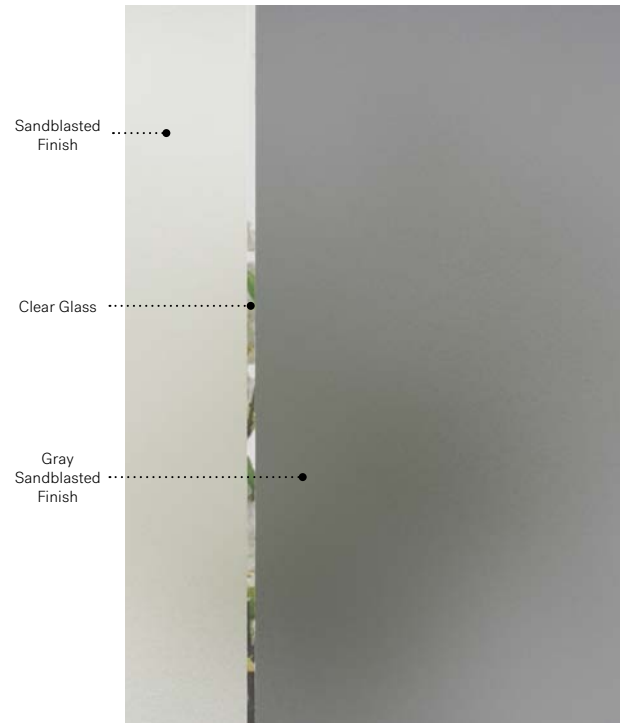

Nuando

Simple and minimalist, Nuando stands out with its gray sandblasted finish glass. This window matches the asymmetrical arrangement of windows and volumes on contemporary-style houses. Available in right or left versions.

Silkscreened glass: Gray sandblasted finish, white sandblasted finish and a clear glass line.

Frames: Contemporary or Novapvc.

Orientation: Available in left and right versions as seen from outside.

Sidelites and transom: Looks great accompanied by Sandblasted finish glass.

Privacy Level **4/5**
PRIVATE