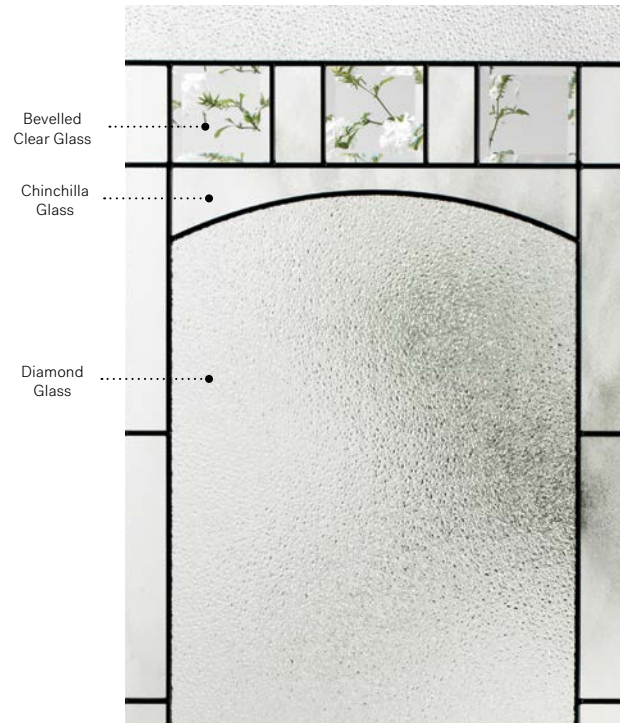

Frames 8"×36"
Contemporary 10-386-010-002
Novapvc 10-386-010-001

Bistro

Orleans steel door p.19. Bistro 22" x 48" doorglass p.65.

Bistro

With its arched central piece crowned by bevelled clear glass, Bistro offers a consistently classic and natural look. Bistro will rejuvenate any exterior.

Available in custom sizes.

Privacy Level **3/5**
SEMI-PRIVATE

Frames	22" x 64"		22" x 48"		22" x 36"		22" x 17"		22" x 14 7/16"	
	Zinc	Pat.	Zinc	Pat.	Zinc	Pat.	Zinc	Pat.	Zinc	Pat.
Contemporary	10-258-060-010	012	10-258-057-011	013	10-258-050-011	013	10-258-259-007	009	10-258-260-007	001
Novapvc	10-258-060-009	001	10-258-057-010	001	10-258-050-010	001	10-258-259-005	001	10-258-260-006	008
Stainable	10-258-060-011	005	10-258-057-012	005	10-258-050-012	006	10-258-259-008	004	N/A	