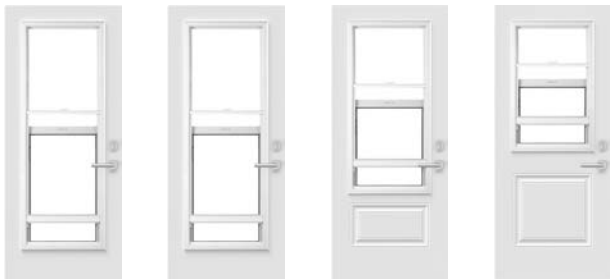

Elevation

Mechanically assisted venting unit

Ease-of-use and unmatched decorative designs make the Elevation a unique venting unit with a wide selection of decorative options. Its counterweight system is easy to operate with minimal effort for better, safer control.

Clear Glass	22"×64"	20"×64"	22"×48"	22"×36"
Low E/Argon	24-079-060-002	24-079-038-002	24-079-057-001	24-079-050-001