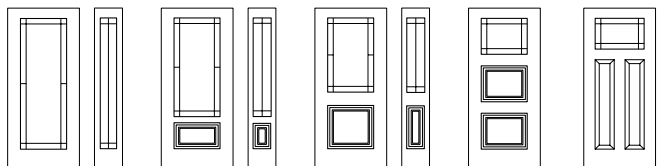

Perimeter Grill

22" x 64"
20" x 64"
7" x 64"
22" x 48"
8" x 48"
22" x 36"
8" x 36"
22" x 17"
22" x 14⁷/₁₆"

Custom Configurations

Create a custom configuration with your choice of split, color, and grill profile, in the size that fits your project.