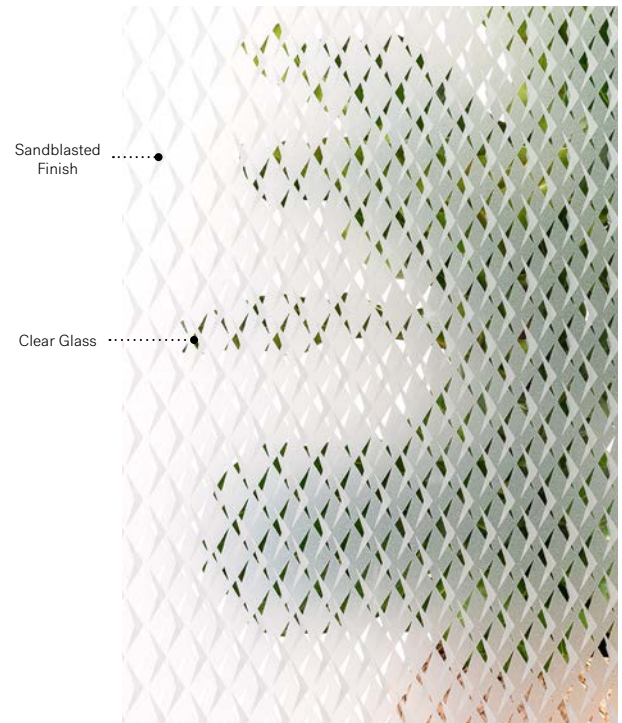

- Silkscreened glass:** Sandblasted finish on clear glass.
- Frames:** Contemporary or Novapvc.
- Orientation:** Available in left and right versions as seen from outside.
- Sidelites and transom:** Looks great accompanied by Sandblasted finish or Clear glass.

Versum

Uno steel door. Versum 22" x 12" (4x) doorglass p.57. Clear glass sidelites, custom size.

Versum

With its sharp, dual-layered geometric pattern, Versum will be the focal point of your entrance's design scheme. When paired with rich colors and bold furniture, Versum is a lively addition to a retro style decor.

Silkscreened glass: Dual layered Sandblasted finish on clear glass.
Frames: Contemporary or Novapvc.
Sidelites and transom: Looks great accompanied by Sandblasted finish or Clear glass.

Privacy Level **3/5**
SEMI-PRIVATE