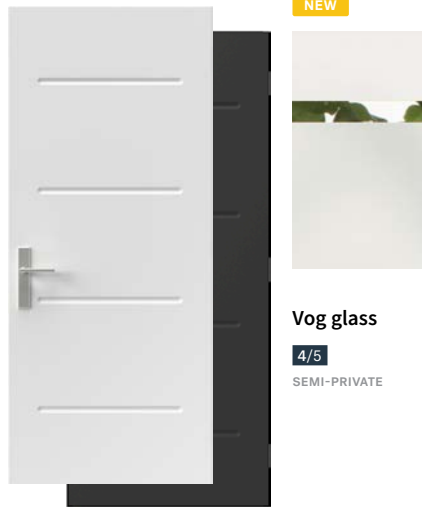

For more information, visit novatechgroup.com

Design Collection

Vog

Vog steel door with Vog 2 Accents p.14. Standard+ Vog garage door by Garaga.

Vog

Horizontal lines and angular embossed details provide a graceful and simple style. Dare to finish your door in an eye-catching colour that will give your home its very own signature look.