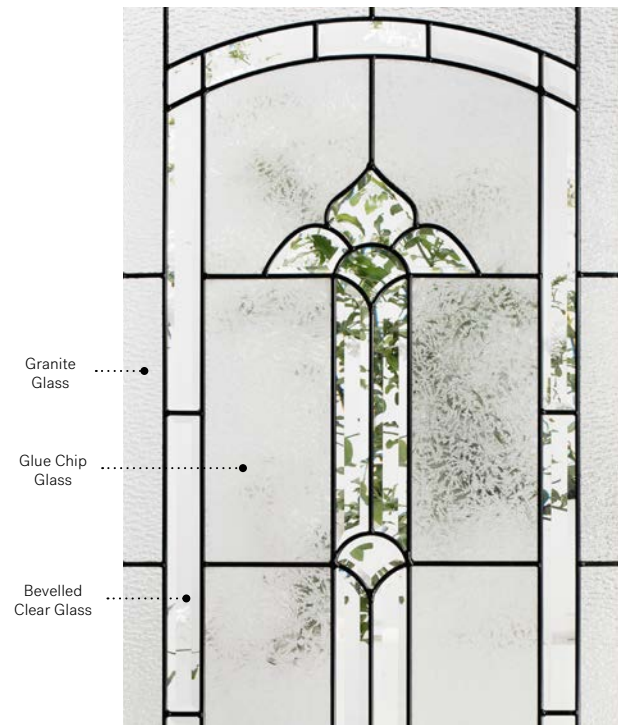

Cathedrale

The curved top and solid frame showcase a large number of bevelled pieces that give this refined stained glass model a rich and classic look.

Stained Glass: Granite glass, Glue Chip glass and bevelled clear glass.

Caming: Zinc or Patina.

Frames: Novapvc or Stainable.

Sidelites and transom: Looks great accompanied by Granite glass.

Available in custom sizes.

Privacy Level **2/5**
SEMI-PRIVATE

		Zinc	Pat.
Novapvc	10-036-060	012	003
Stainable	10-036-060	018	005

		Zinc	Pat.
Novapvc	10-036-057	012	003
Stainable	10-036-057	020	011

		Zinc	Pat.
Novapvc	10-036-050	015	005
Stainable	10-036-050	020	006

		Zinc	Pat.
Novapvc	10-036-005	011	009
Stainable	10-036-005	016	004

		Zinc	Pat.
Novapvc	10-036-017	010	002
Stainable	10-036-017	015	008

		Zinc	Pat.
Novapvc	10-036-010	011	003
Stainable	10-036-010	019	004