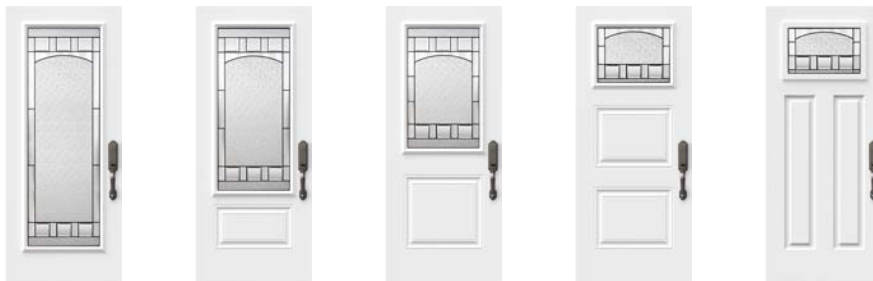

Frames	22" x 64"		22" x 48"		22" x 36"		22" x 17"		22" x 14 7/16"	
	Zinc	Pat.	Zinc	Pat.	Zinc	Pat.	Zinc	Pat.	Zinc	Pat.
Contemporary	10-258-060-010	012	10-258-057-011	013	10-258-050-011	013	10-258-259-007	009	10-258-260-007	001
Novapvc	10-258-060-009	001	10-258-057-010	001	10-258-050-010	001	10-258-259-005	001	10-258-260-006	008
Stainable	10-258-060-011	005	10-258-057-012	005	10-258-050-012	006	10-258-259-008	004	N/A