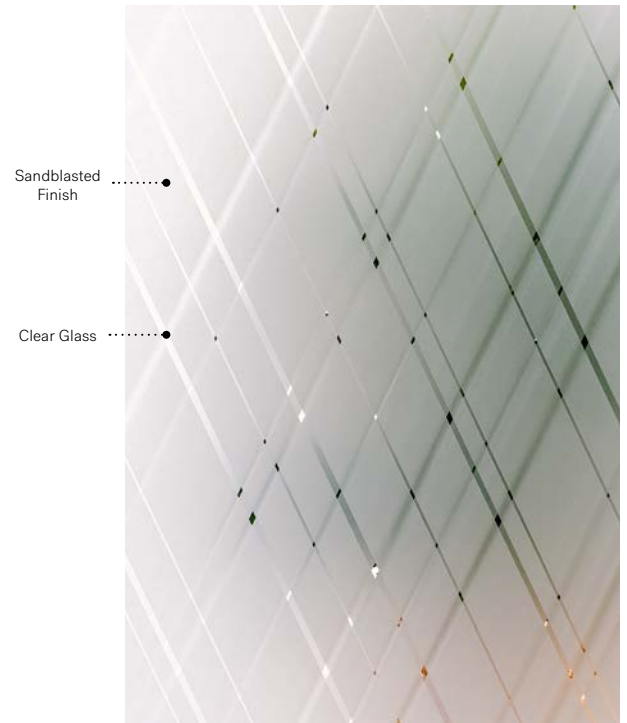

Arum

Arum offers the simplicity of Sandblasted finish glass with an elegant design and a high degree of privacy. Fine diagonal lines intertwine to create a pattern that will enhance the look of your home for both renovation and new construction projects.

Silkscreened glass: Dual layered Sandblasted finish on clear glass.

Frames: Contemporary or Novapvc.

Sidelites and transom: Looks great accompanied by Sandblasted finish or Clear glass.

Privacy Level **4/5**
PRIVATE

Frames	22"×64"	22"×48"	22"×36"	22"×17"	22"×14 7/8"
Contemporary	07-383-060-002	07-383-057-002	07-383-050-002	07-383-259-002	07-383-260-002
Novapvc	07-383-060-001	07-383-057-001	07-383-050-001	07-383-259-001	07-383-260-001

Frames	7"×64"	8"×48"	8"×36"	13 7/8"×79" Tip-to-tip
Contemporary	07-383-005-002	07-383-017-002	07-383-010-002	07-383-211-001
Novapvc	07-383-005-001	07-383-017-001	07-383-010-001