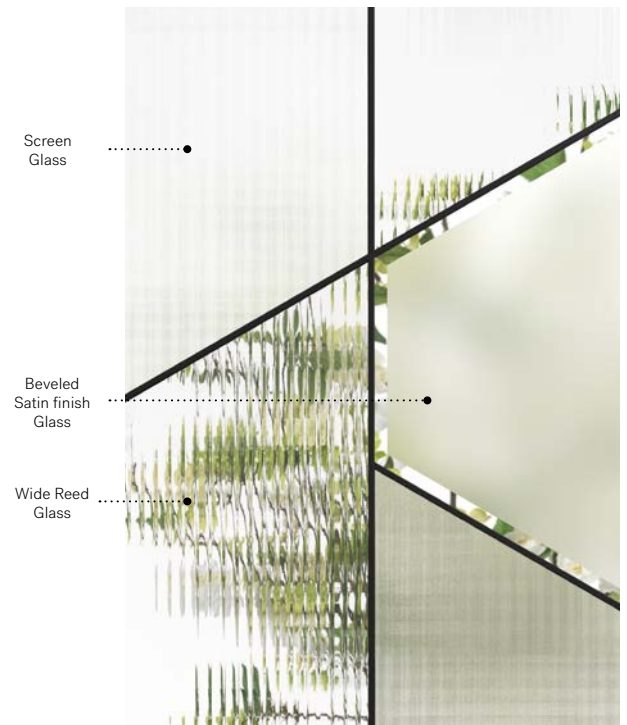

Bolero

A dance of retro and modern textures assembled in dynamic geometric shapes. With its daring composition that will not go unnoticed, Bolero sets the tone for your “mid-century modern” or contemporary style home and pairs perfectly with your Scandinavian-inspired furniture and accessories.

Stained Glass: Screen glass, Beveled Satin finish glass and Wide Reed glass.

Caming: ¼" wide flat Patina caming.

Frames: Contemporary or Novapvc.

Sidelites and transom: Looks great accompanied by Satin finish or Screen glass.

Privacy Level **3/5**
SEMI-PRIVATE

Frames	22"×64"	22"×48"
Contemporary	10-394-060-005	10-394-057-005
Novapvc	10-394-060-001	10-394-057-001